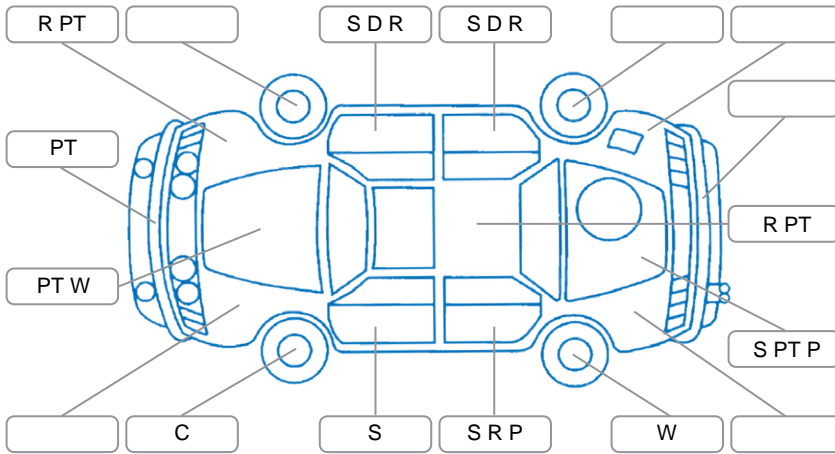

Report ID:	28,069,477	Version:	1
Created:	11 May 2026		

Make:	Toyota	Model:	Hiace
Body Style:	Van	Year:	2015
Rego No.:	JCD543	Rego Expiry:	27 Aug 2026
WoF Expiry:	20 Mar 2027	Odometer:	279,472 Kms
Good No.:	28069477	VIN:	JTFHT02P805017417
Next Service:	289,000 Kms	Service History:	No

Key
 S = Scratch R = Rust C = Crack * = Decals W = Significant scuffs
 D = Dent PT = Paint defect P = Pin dent SC = Stone Chips

Note: some defects and blemishes may not be displayed in the diagram

Body Inspection Comments

Conditions During Body Inspection	Dry
-----------------------------------	-----

Under Carriage and Under Bonnet Inspection Comments

Rear wheel drive.
 Freshly serviced.

Interior Comments

Seats:	Average
Carpets:	Average
Panels:	Average
Dashboard:	Average