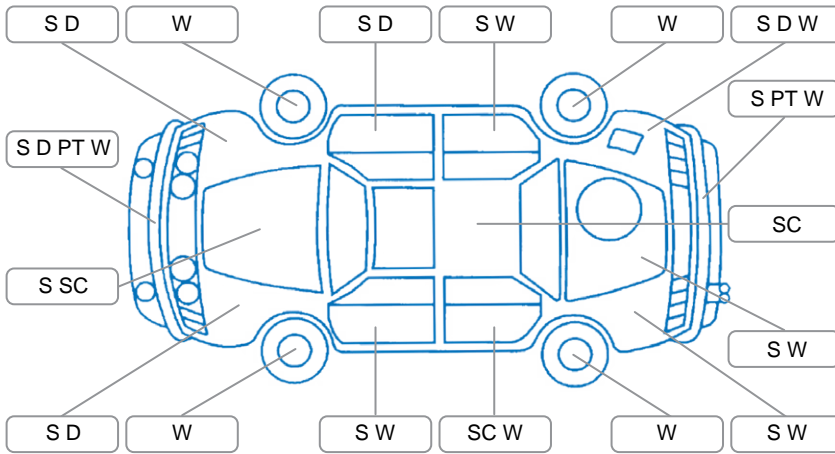

Report ID:	28,069,393	Version:	1
Created:	25 Mar 2026		

Make:	Subaru	Model:	Impreza
Body Style:	Hatchback	Year:	2008
Rego No.:	MHH141	Rego Expiry:	06 Sep 2026
WoF Expiry:	25 Aug 2026	Odometer:	126,765 Kms
Good No.:	28069393	VIN:	7AT0GF09X19008090
Next Service:	127,000km	Service History:	No

Key
 S = Scratch R = Rust C = Crack * = Decals W = Significant scuffs
 D = Dent PT = Paint defect P = Pin dent SC = Stone Chips

Note: some defects and blemishes may not be displayed in the diagram

Body Inspection Comments

Windscreen stone chips

Conditions During Body Inspection

Dry

Under Carriage and Under Bonnet Inspection Comments

4 wheel drive

Interior Comments

Seats:	Good
Carpets:	Average
Panels:	Average
Dashboard:	Good

General Comments