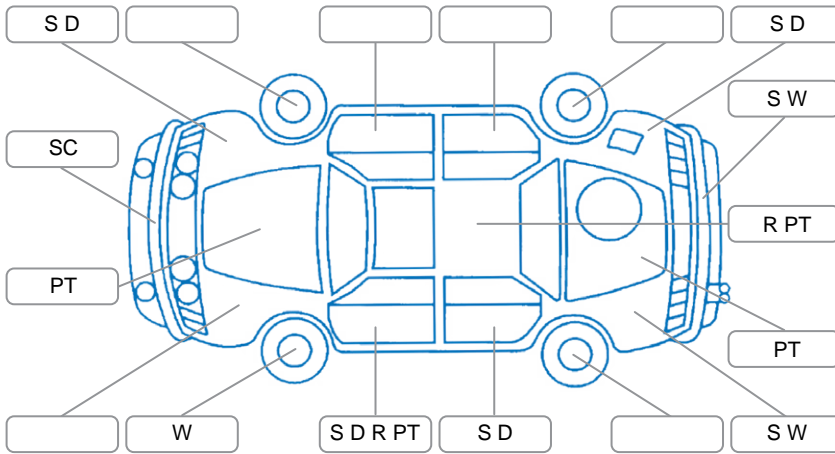

Report ID:	28,069,386	Version:	1
Created:	28 Apr 2026		

Make:	Subaru	Model:	Legacy
Body Style:	Wagon	Year:	2010
Rego No.:	NWS63	Rego Expiry:	24 Nov 2025
WoF Expiry:	04 Oct 2025	Odometer:	143,414 Kms
Good No.:	28069386	VIN:	7AT0GF0BX21019986
Next Service:	135000	Service History:	No

**Key**  
 S = Scratch    R = Rust    C = Crack    \* = Decals    W = Significant scuffs  
 D = Dent    PT = Paint defect    P = Pin dent    SC = Stone Chips

Note: some defects and blemishes may not be displayed in the diagram