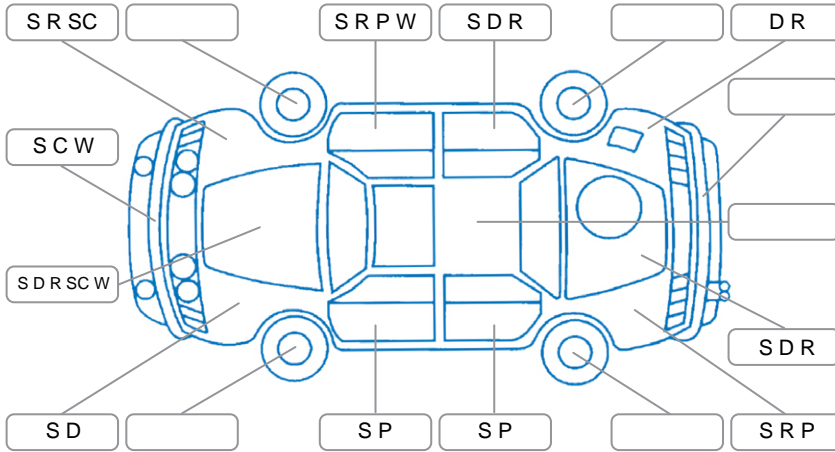

Report ID:	28,069,364	Version:	4
Created:	14 Apr 2026		

Make:	Nissan	Model:	Navara
Body Style:	Utility	Year:	2016
Rego No.:	KGR915	Rego Expiry:	09 Sep 2026
WoF Expiry:	23 Apr 2027	Odometer:	210,730 Kms
Good No.:	28069364	VIN:	MNTCB2D23A0004111
Next Service:	220,000	Service History:	No

Key

S = Scratch R = Rust C = Crack * = Decals W = Significant scuffs
 D = Dent PT = Paint defect P = Pin dent SC = Stone Chips

Note: some defects and blemishes may not be displayed in the diagram

Body Inspection Comments

Conditions During Body Inspection: Dry Wet

Under Carriage and Under Bonnet Inspection Comments

Interior Comments

Seats:	Average
Carpets:	Average
Panels:	Average
Dashboard:	Average

General Comments

Road Conditions During Test Drive	Wet		
Engine Timing Mechanism	Timing Chain		
Evidence of Cam Belt Replacement	<input type="checkbox"/> Yes	<input type="checkbox"/> No	Kms
Inspected by:	Samuel Weir		
Published by:	Desian Robb		
Inspection Date:	25 Mar 2026		