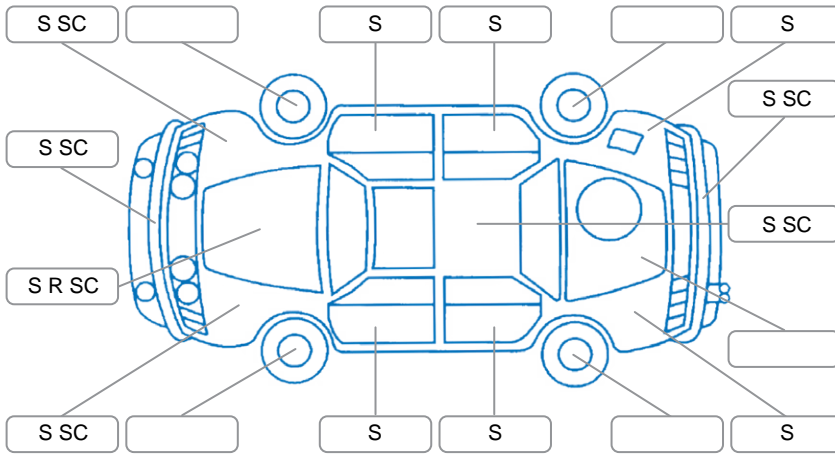

Report ID:	28,069,329	Version:	1
Created:	27 Mar 2026		

Make:	Mitsubishi	Model:	Outlander
Body Style:	Wagon	Year:	2009
Rego No.:	JBF410	Rego Expiry:	31 May 2026
WoF Expiry:	25 Jul 2026	Odometer:	222,802 Kms
Good No.:	28069329	VIN:	7AT0CJ3MX14782478
Next Service:	230,000	Service History:	Yes

Key
 S = Scratch R = Rust C = Crack * = Decals W = Significant scuffs
 D = Dent PT = Paint defect P = Pin dent SC = Stone Chips

Note: some defects and blemishes may not be displayed in the diagram

Body Inspection Comments

LHR tire measurement is below minimum for a mud/snow tire.
 Left fog light lens broken

Conditions During Body Inspection: Wet

Under Carriage and Under Bonnet Inspection Comments

Recommended replacing battery