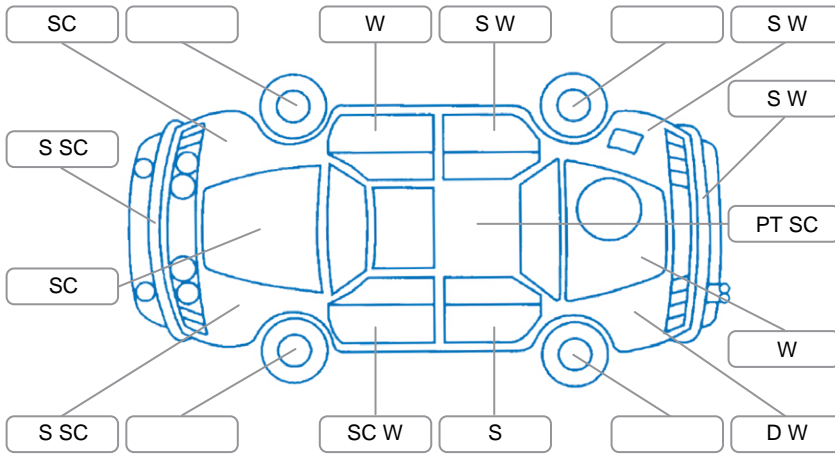

Report ID:	28,069,258	Version:	1
Created:	30 Mar 2026		

Make:	Honda	Model:	FIT
Body Style:	Hatchback	Year:	2009
Rego No.:	MHM314	Rego Expiry:	02 May 2026
WoF Expiry:	12 Dec 2026	Odometer:	126,768 Kms
Good No.:	28069258	VIN:	7AT08G2YX19231840
Next Service:	135,340km	Service History:	No

**Key**

S = Scratch    R = Rust    C = Crack    \* = Decals    W = Significant scuffs  
 D = Dent    PT = Paint defect    P = Pin dent    SC = Stone Chips

Note: some defects and blemishes may not be displayed in the diagram

**Body Inspection Comments**

Windscreen stone chips

Conditions During Body Inspection

Dry

**Under Carriage and Under Bonnet Inspection Comments**

Front wheel drive

**Interior Comments**

Seats:	Good
Carpets:	Good
Panels:	Good
Dashboard:	Good