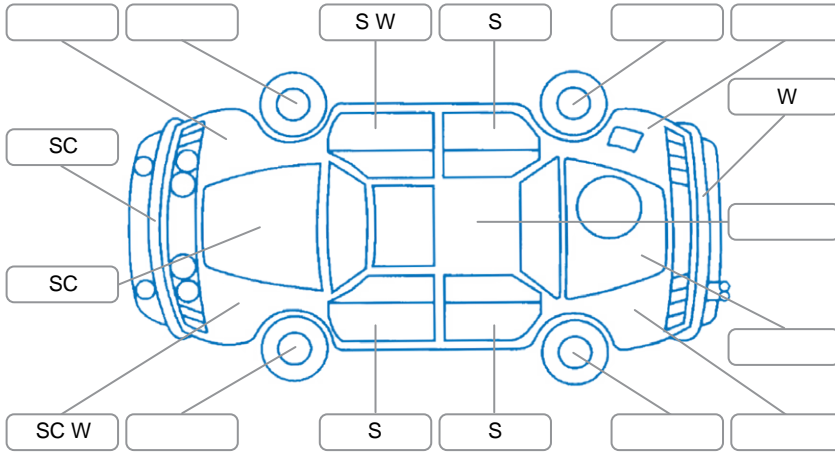

Key

S = Scratch R = Rust C = Crack * = Decals W = Significant scuffs
 D = Dent PT = Paint defect P = Pin dent SC = Stone Chips

Note: some defects and blemishes may not be displayed in the diagram

Body Inspection Comments

Conditions During Body Inspection	Wet
-----------------------------------	-----

Under Carriage and Under Bonnet Inspection Comments

Oil level low. Oil leak. Evidence of coolant leak.

Interior Comments

Seats:	Average
Carpets:	Average
Panels:	Average
Dashboard:	Average