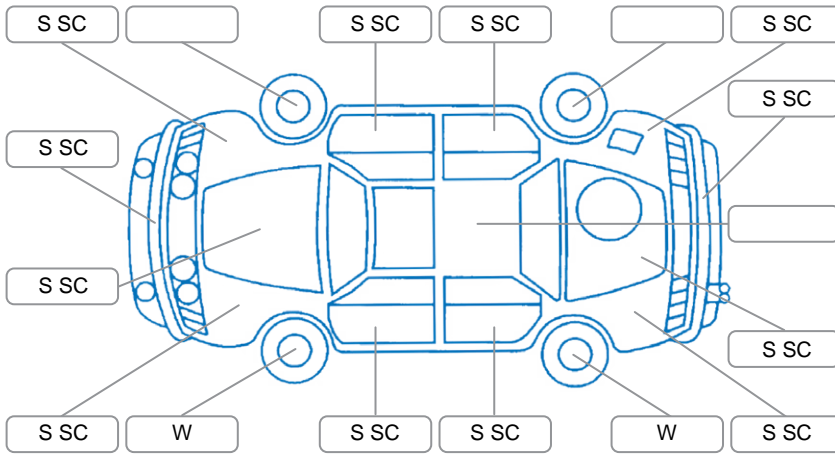

**Key**

S = Scratch    R = Rust    C = Crack    \* = Decals    W = Significant scuffs  
 D = Dent    PT = Paint defect    P = Pin dent    SC = Stone Chips

Note: some defects and blemishes may not be displayed in the diagram

Panels: Average

Dashboard: gearknob worn

**General Comments**

Road Conditions During Test Drive

Dry

Engine Timing Mechanism

Timing Chain

Evidence of Cam Belt Replacement