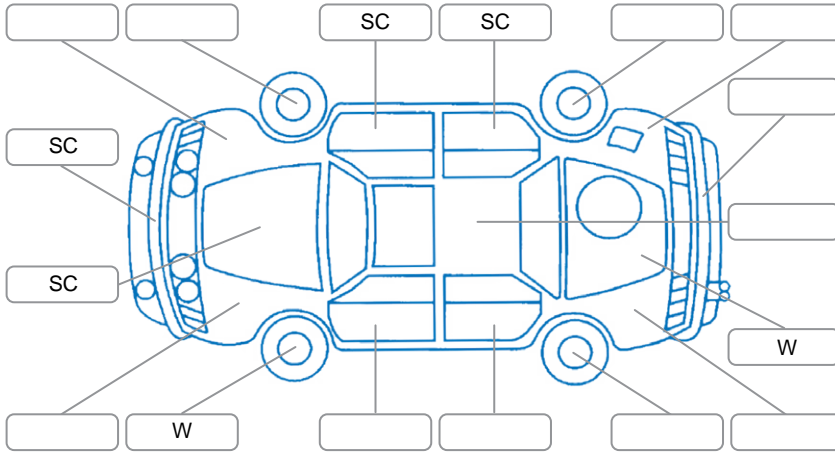

Report ID:	28,069,121	Version:	1
Created:	02 Apr 2026		

Make:	Honda	Model:	CRV
Body Style:	SUV	Year:	2012
Rego No.:	GKE908	Rego Expiry:	02 Nov 2026
WoF Expiry:	10 Apr 2027	Odometer:	129,720 Kms
Good No.:	28069121	VIN:	JHLRM4890CC202493
Next Service:	140000	Service History:	No

Key

S = Scratch R = Rust C = Crack * = Decals W = Significant scuffs
 D = Dent PT = Paint defect P = Pin dent SC = Stone Chips

Note: some defects and blemishes may not be displayed in the diagram

Body Inspection Comments

Conditions During Body Inspection

Dry

Under Carriage and Under Bonnet Inspection Comments

Interior Comments

Seats:	Good
Carpets:	Good
Panels:	cargo blind not retracting
Dashboard:	Good

General Comments

Road Conditions During Test Drive Dry