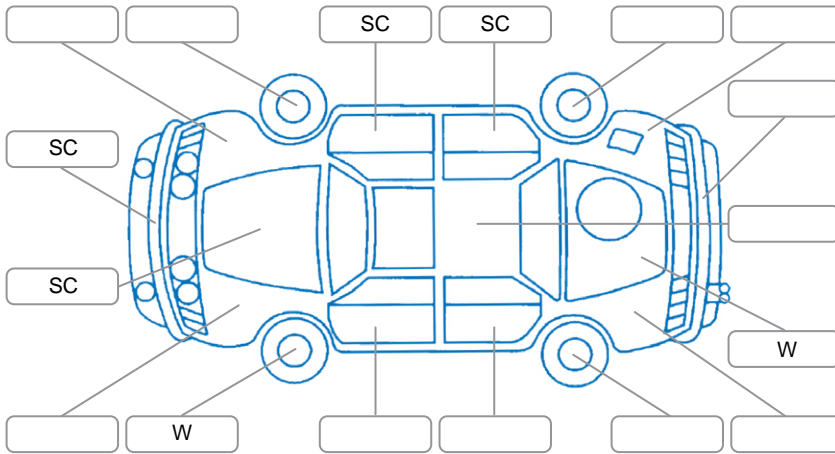

Report ID:	28,069,121	Version:	3
Created:	24 Apr 2026		

Make:	Honda	Model:	CRV
Body Style:	SUV	Year:	2012
Rego No.:	GKE908	Rego Expiry:	02 Nov 2026
WoF Expiry:	10 Apr 2027	Odometer:	129,720 Kms
Good No.:	28069121	VIN:	JHLRM4890CC202493
Next Service:	140000	Service History:	No

**Key**  
 S = Scratch    R = Rust    C = Crack    \* = Decals    W = Significant scuffs  
 D = Dent    PT = Paint defect    P = Pin dent    SC = Stone Chips

Note: some defects and blemishes may not be displayed in the diagram