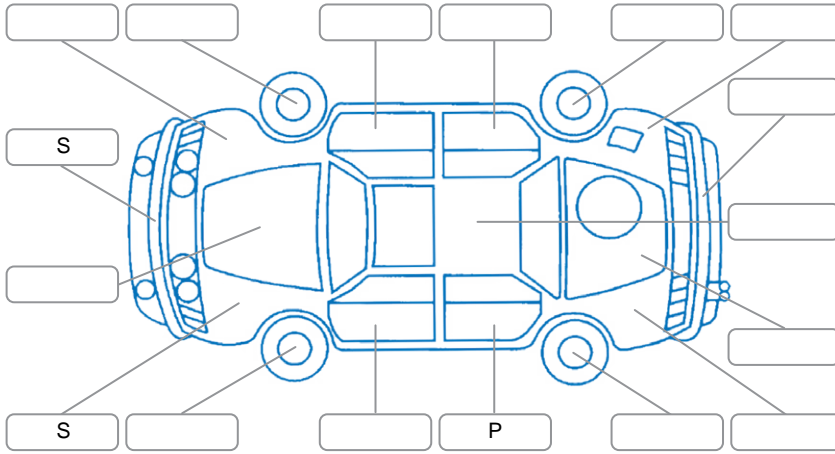

Key

S = Scratch R = Rust C = Crack * = Decals W = Significant scuffs
 D = Dent PT = Paint defect P = Pin dent SC = Stone Chips

Note: some defects and blemishes may not be displayed in the diagram

Body Inspection Comments

Conditions During Body Inspection: Dry

Under Carriage and Under Bonnet Inspection Comments

Interior Comments

Seats:	Good
Carpets:	Average
Panels:	Good
Dashboard:	Average

General Comments

Road Conditions During Test Drive	Dry		
Engine Timing Mechanism	Timing Chain		
Evidence of Cam Belt Replacement	<input type="checkbox"/> Yes	<input type="checkbox"/> No	Kms
Inspected by:	Sione Mae		
Published by:	Sione Mae		
Inspection Date:	24 Mar 2026		