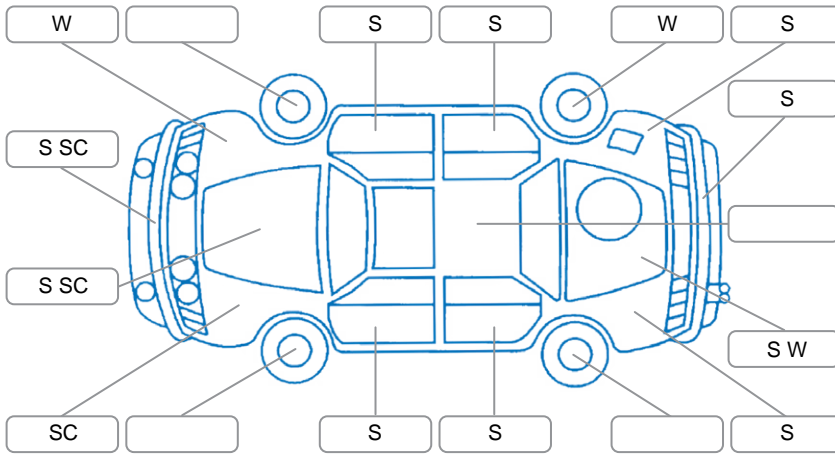

Report ID:	28,069,081	Version:	1
Created:	17 Apr 2026		

Make:	Nissan	Model:	Murano
Body Style:	SUV	Year:	2014
Rego No.:	JQD45	Rego Expiry:	29 Aug 2026
WoF Expiry:	06 Apr 2027	Odometer:	153,795 Kms
Good No.:	28069081	VIN:	JN1TANZ51A0025572
Next Service:	163,756 Kms	Service History:	Yes

**Key**  
 S = Scratch    R = Rust    C = Crack    \* = Decals    W = Significant scuffs  
 D = Dent    PT = Paint defect    P = Pin dent    SC = Stone Chips

Note: some defects and blemishes may not be displayed in the diagram