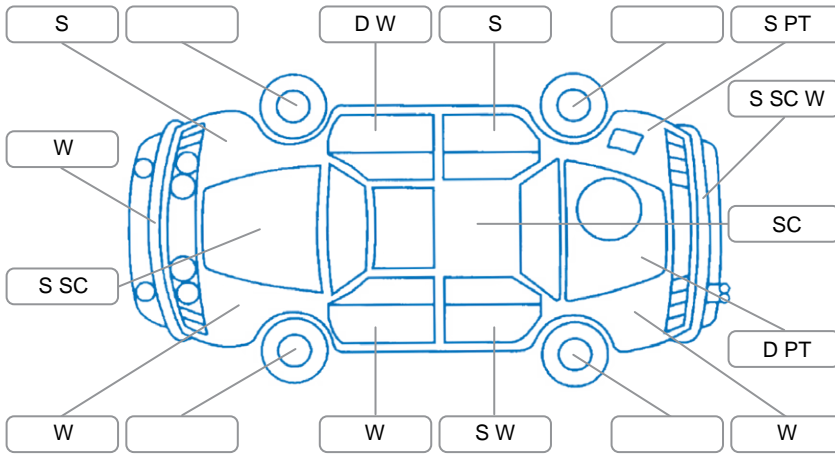

Report ID:	28,069,034	Version:	1
Created:	01 Apr 2026		

Make:	KIA	Model:	Sportage
Body Style:	SUV	Year:	2006
Rego No.:	DRS216	Rego Expiry:	28 Dec 2026
WoF Expiry:	04 Dec 2026	Odometer:	169,052 Kms
Good No.:	28069034	VIN:	KNAJE552567282749
Next Service:	176,000km	Service History:	No

Key
 S = Scratch R = Rust C = Crack * = Decals W = Significant scuffs
 D = Dent PT = Paint defect P = Pin dent SC = Stone Chips

Note: some defects and blemishes may not be displayed in the diagram

Body Inspection Comments

- Windscreen stone chips
- Left low beam not working
- Can't turn AC off

Conditions During Body Inspection: Dry

Under Carriage and Under Bonnet Inspection Comments

- Dirty oil and coolant
- Engine oil leaks
- Underbody surface rust
- 4 wheel drive