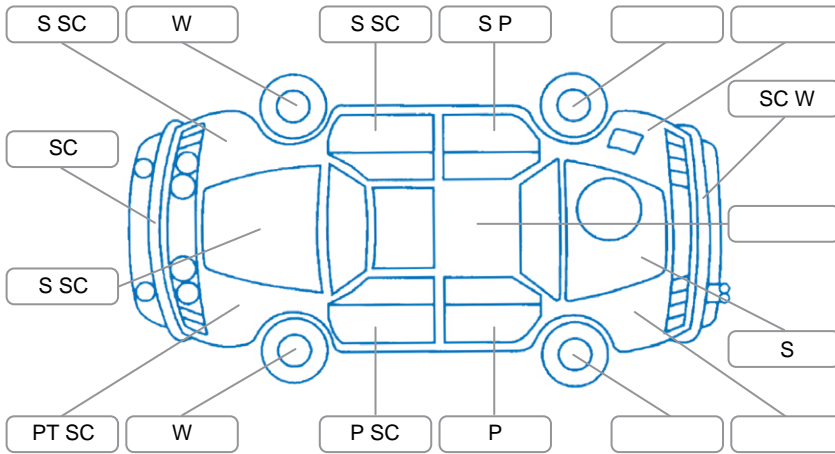

Report ID:	28,069,006	Version:	1
Created:	10 Apr 2026		

Make:	Subaru	Model:	Forester
Body Style:	SUV	Year:	2021
Rego No.:	NNP953	Rego Expiry:	31 Aug 2026
WoF Expiry:	23 Apr 2027	Odometer:	109,065 Kms
Good No.:	28069006	VIN:	JF2SK9KL5MG066954
Next Service:	119,062 Kms	Service History:	No

Key
 S = Scratch R = Rust C = Crack * = Decals W = Significant scuffs
 D = Dent PT = Paint defect P = Pin dent SC = Stone Chips

Note: some defects and blemishes may not be displayed in the diagram

Body Inspection Comments

Conditions During Body Inspection: Dry

Under Carriage and Under Bonnet Inspection Comments

Interior Comments

Seats:	Good
Carpets:	Good
Panels:	Good
Dashboard:	Good

General Comments

AWD

Road Conditions During Test Drive	Dry
Engine Timing Mechanism	Timing Chain
Evidence of Cam Belt Replacement	<input type="checkbox"/> Yes <input type="checkbox"/> No Kms
Inspected by:	Ryan Scott
Published by:	Jayson Rodriguez
Inspection Date:	10 Apr 2026