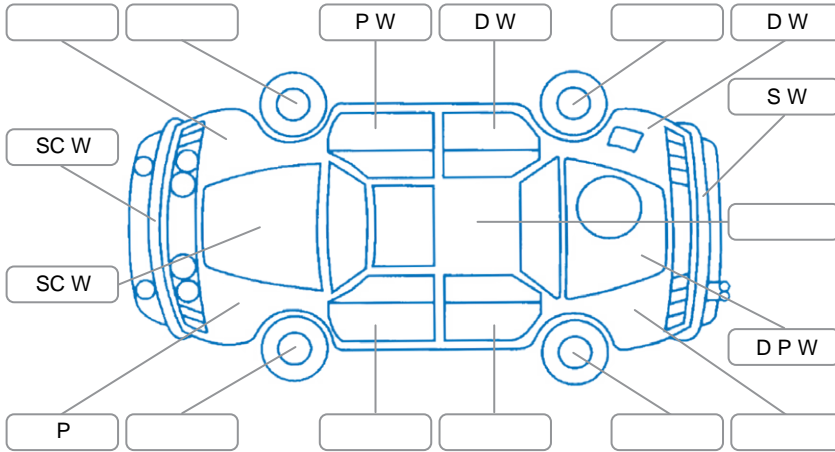

Report ID:	28,068,924	Version:	3
Created:	02 Apr 2026		

Make:	Volkswagen	Model:	Tiguan
Body Style:	SUV	Year:	2014
Rego No.:	HHA420	Rego Expiry:	04 Jun 2026
WoF Expiry:	23 Dec 2026	Odometer:	142,224 Kms
Good No.:	28068924	VIN:	WVGZZZ5NZEW066742
Next Service:	152,150 Kms	Service History:	Yes

Key

S = Scratch R = Rust C = Crack * = Decals W = Significant scuffs
 D = Dent PT = Paint defect P = Pin dent SC = Stone Chips

Note: some defects and blemishes may not be displayed in the diagram

Body Inspection Comments

Conditions During Body Inspection	Dry
-----------------------------------	-----

Under Carriage and Under Bonnet Inspection Comments

Interior Comments

Seats:	Average, drivers base pad worn.
Carpets:	Good
Panels:	Good
Dashboard:	Good