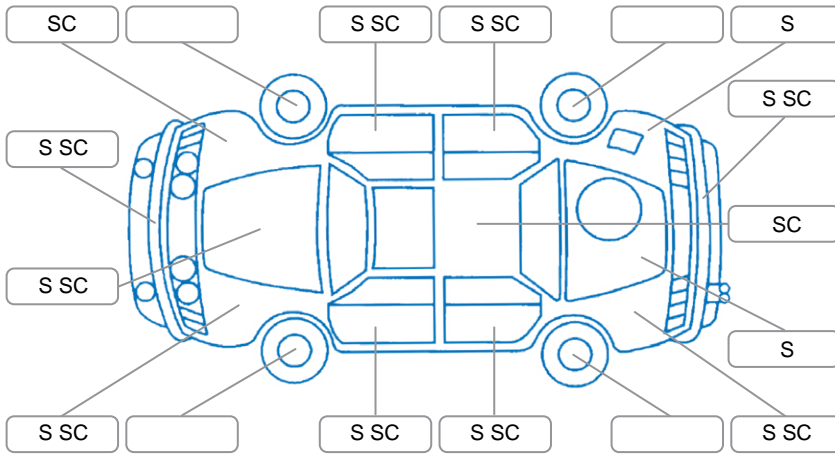

Report ID:	28,068,897	Version:	1
Created:	23 Mar 2026		

Make:	Honda	Model:	CRV
Body Style:	SUV	Year:	2024
Rego No.:	RBT998	Rego Expiry:	29 Mar 2026
WoF Expiry:	03 Apr 2027	Odometer:	34,496 Kms
Good No.:	28068897	VIN:	MRHRS3867RP010586
Next Service:	40500	Service History:	Yes

### Key

S = Scratch    R = Rust    C = Crack    \* = Decals    W = Significant scuffs  
 D = Dent    PT = Paint defect    P = Pin dent    SC = Stone Chips

Note: some defects and blemishes may not be displayed in the diagram