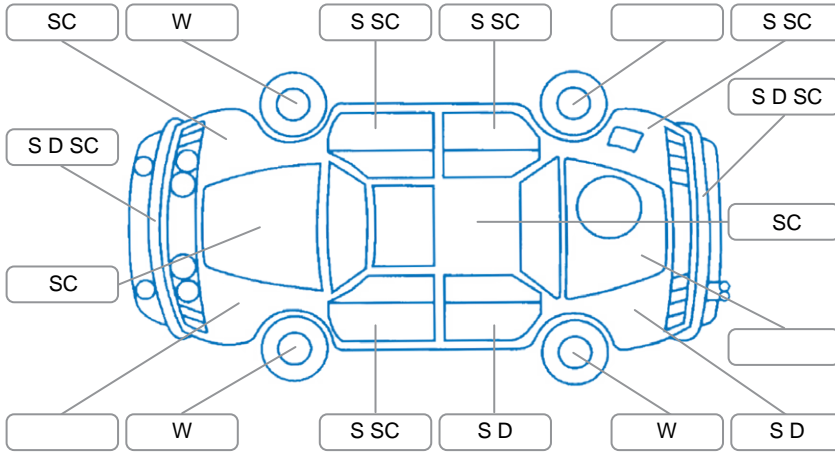

Report ID:	28,068,884	Version:	2
Created:	31 Mar 2026		

Make:	Toyota	Model:	Hiace
Body Style:	Van	Year:	2014
Rego No.:	HRR208	Rego Expiry:	08 Oct 2025
WoF Expiry:	04 Sep 2026	Odometer:	293,879 Kms
Good No.:	28068884	VIN:	JTFHT02P400146011
Next Service:	20/6/24	Service History:	No

### Key

S = Scratch    R = Rust    C = Crack    \* = Decals    W = Significant scuffs  
 D = Dent    PT = Paint defect    P = Pin dent    SC = Stone Chips

Note: some defects and blemishes may not be displayed in the diagram