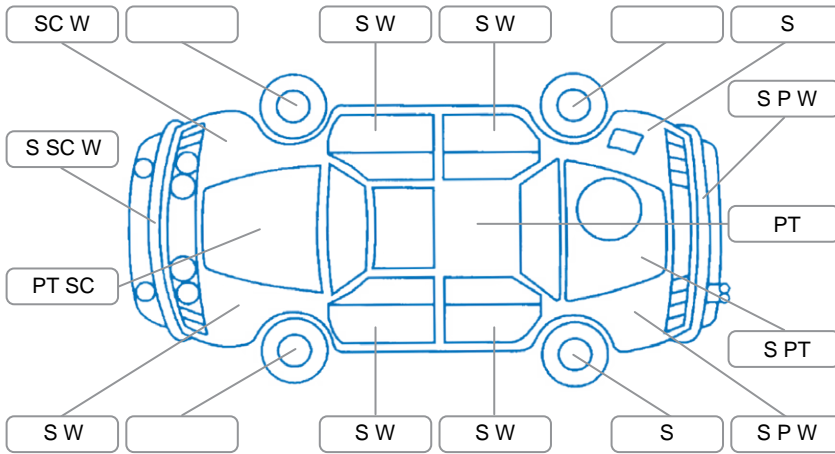

Key

S = Scratch R = Rust C = Crack * = Decals W = Significant scuffs
 D = Dent PT = Paint defect P = Pin dent SC = Stone Chips

Note: some defects and blemishes may not be displayed in the diagram

Body Inspection Comments

Minor stonechips on windscreen

Conditions During Body Inspection

Dry

Under Carriage and Under Bonnet Inspection Comments

Front Wheel Drive

Rear suspension bump stops perishing

Interior Comments

Seats: Good - Burn hole on driver seat, slightly stained