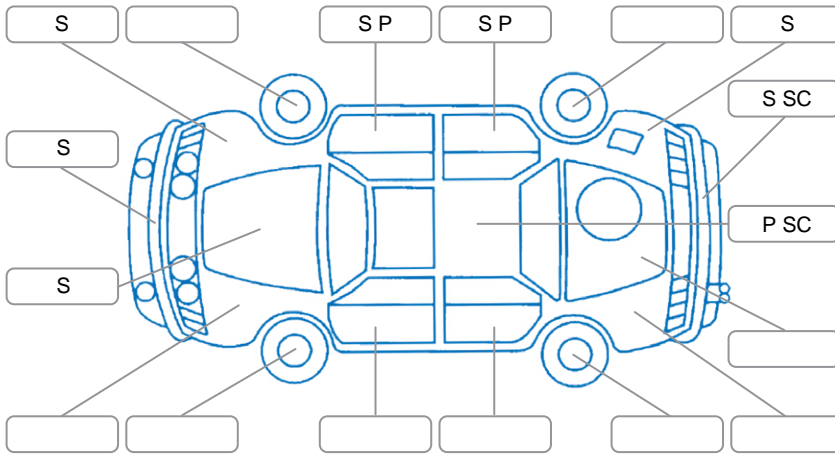

Report ID:	28,068,845	Version:	2
Created:	06 Apr 2026		

Make:	Hyundai	Model:	Santa FE
Body Style:	SUV	Year:	2021
Rego No.:	NZG885	Rego Expiry:	29 Jun 2026
WoF Expiry:	22 Dec 2026	Odometer:	81,170 Kms
Good No.:	28068845	VIN:	KMHS381HWMU406043
Next Service:	85,300	Service History:	Yes

Key

S = Scratch R = Rust C = Crack * = Decals W = Significant scuffs
 D = Dent PT = Paint defect P = Pin dent SC = Stone Chips

Note: some defects and blemishes may not be displayed in the diagram

Body Inspection Comments

Conditions During Body Inspection: Dry

Under Carriage and Under Bonnet Inspection Comments

Oil low

Interior Comments

Seats:	Average
Carpets:	Average
Panels:	Centre console stained
Dashboard:	Dashboard stained