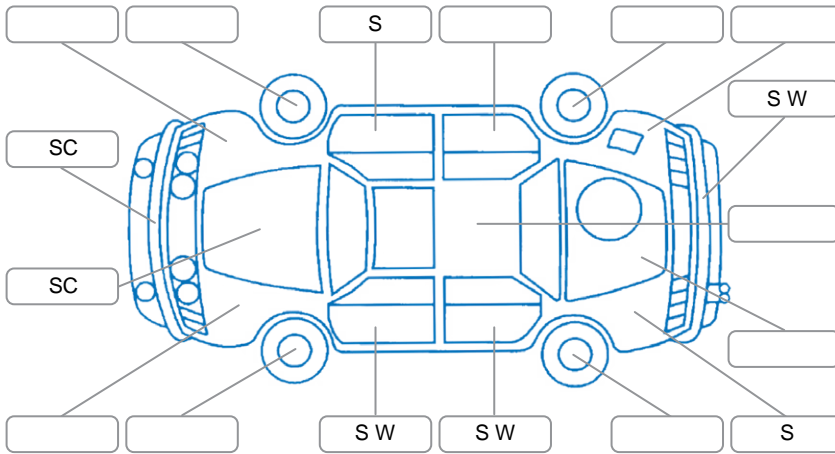

Report ID:	28,068,832	Version:	1
Created:	02 Apr 2026		

Make:	Mitsubishi	Model:	Pajero Sport
Body Style:	SUV	Year:	2017
Rego No.:	KPY710	Rego Expiry:	05 Aug 2026
WoF Expiry:	14 Apr 2027	Odometer:	200,622 Kms
Good No.:	28068832	VIN:	MMAGUKS10HH003176
Next Service:	208000	Service History:	No

Key
 S = Scratch R = Rust C = Crack * = Decals W = Significant scuffs
 D = Dent PT = Paint defect P = Pin dent SC = Stone Chips

Note: some defects and blemishes may not be displayed in the diagram

Body Inspection Comments