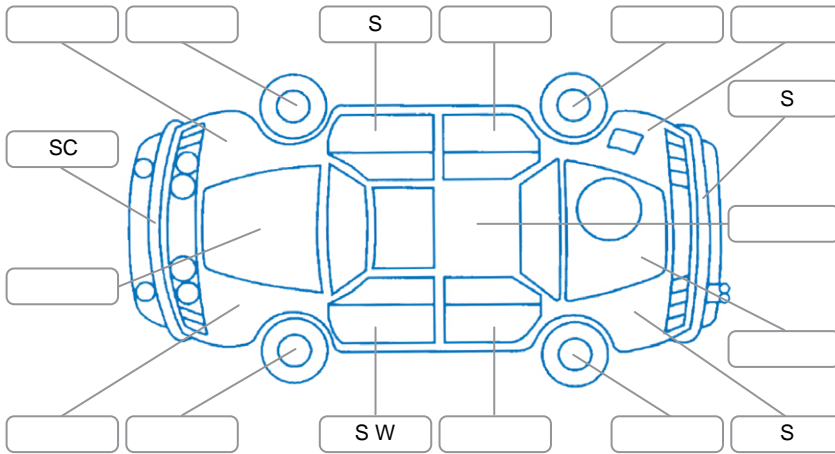

Report ID:	28,068,832	Version:	2
Created:	20 May 2026		

Make:	Mitsubishi	Model:	Pajero Sport
Body Style:	SUV	Year:	2017
Rego No.:	KPY710	Rego Expiry:	05 Aug 2026
WoF Expiry:	14 Apr 2027	Odometer:	200,622 Kms
Good No.:	28068832	VIN:	MMAGUKS10HH003176
Next Service:	208000	Service History:	No

Key
 S = Scratch R = Rust C = Crack * = Decals W = Significant scuffs
 D = Dent PT = Paint defect P = Pin dent SC = Stone Chips

Note: some defects and blemishes may not be displayed in the diagram

Body Inspection Comments

Conditions During Body Inspection: Dry

Under Carriage and Under Bonnet Inspection Comments

Interior Comments

Seats:	Good
Carpets:	Good
Panels:	scuffs
Dashboard:	Good

General Comments

Road Conditions During Test Drive	Dry
Engine Timing Mechanism	Timing Chain
Evidence of Cam Belt Replacement	<input type="checkbox"/> Yes <input type="checkbox"/> No Kms
Inspected by:	Greg Morgan
Published by:	Bailey Seymour
Inspection Date:	23 Mar 2026