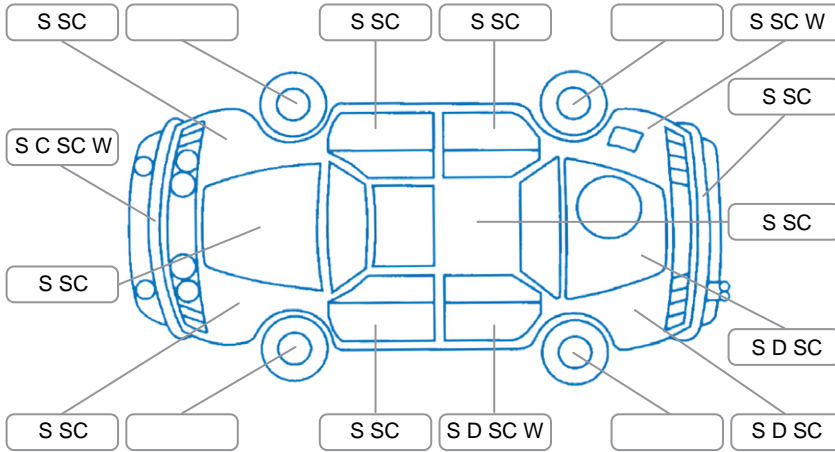

Report ID:	28,068,821	Version:	1
Created:	23 Mar 2026		

Make:	Nissan	Model:	NV350
Body Style:	Van	Year:	2017
Rego No.:	PSU806	Rego Expiry:	30 Jul 2026
WoF Expiry:	16 Apr 2026	Odometer:	181,720 Kms
Good No.:	28068821	VIN:	7AT0DH8RX22101842
Next Service:	due	Service History:	No

Key

S = Scratch R = Rust C = Crack * = Decals W = Significant scuffs
 D = Dent PT = Paint defect P = Pin dent SC = Stone Chips

Note: some defects and blemishes may not be displayed in the diagram

Body Inspection Comments

Paint in poor condition/dents in rear inner wheel well/

Conditions During Body Inspection

Dry

Under Carriage and Under Bonnet Inspection Comments

2wd/transmission leak

Interior Comments

Seats: drivers bottom pad ripped

Carpets: Poor

Panels: Poor

Dashboard: Poor

General Comments

Road Conditions During Test Drive: Dry

Engine Timing Mechanism: Timing Chain

Evidence of Cam Belt Replacement: Yes No Kms

Inspected by: Uriah Pepene