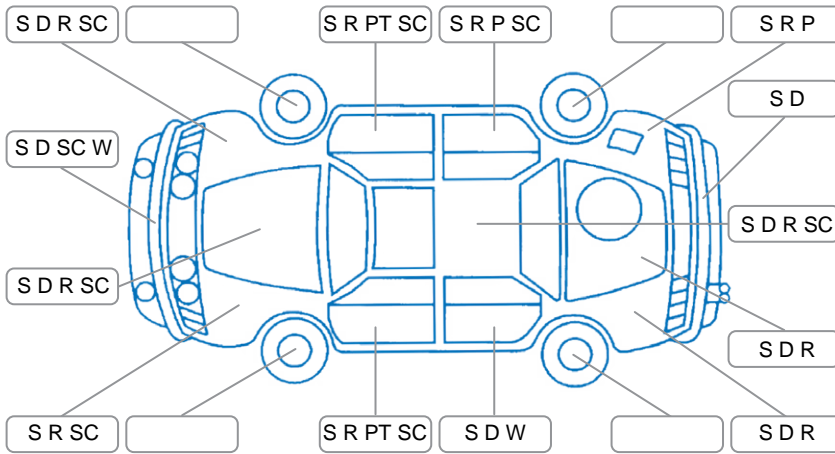

Report ID:	28,068,813	Version:	1
Created:	08 Apr 2026		

Make:	Nissan	Model:	Navara
Body Style:	Utility	Year:	2011
Rego No.:	FSY807	Rego Expiry:	01 Mar 2027
WoF Expiry:	19 Feb 2027	Odometer:	269,071 Kms
Good No.:	28068813	VIN:	MNTVCGD40A0001243
Next Service:	276,000	Service History:	No

Key
 S = Scratch R = Rust C = Crack * = Decals W = Significant scuffs
 D = Dent PT = Paint defect P = Pin dent SC = Stone Chips

Note: some defects and blemishes may not be displayed in the diagram

Body Inspection Comments

Large stone chips in windscreen
 Taillights cracked
 No jack or tools

Conditions During Body Inspection Dry

Under Carriage and Under Bonnet Inspection Comments

Interior Comments

Seats: Poor
 Carpets: Poor
 Panels: Average
 Dashboard: Average