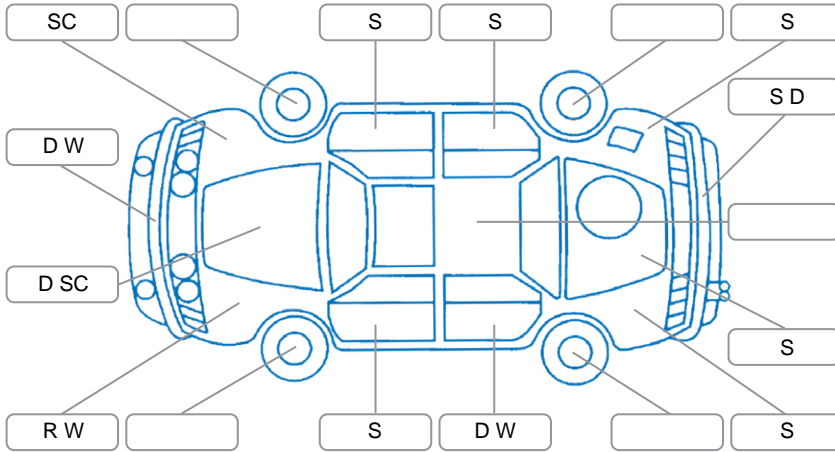

Report ID:	28,068,813	Version:	6
Created:	18 May 2026		

Make:	Nissan	Model:	Navara
Body Style:	Utility	Year:	2011
Rego No.:	FSY807	Rego Expiry:	01 Mar 2027
WoF Expiry:	19 Feb 2027	Odometer:	269,071 Kms
Good No.:	28068813	VIN:	MNTVCGD40A0001243
Next Service:	276,000	Service History:	No

Key
 S = Scratch R = Rust C = Crack * = Decals W = Significant scuffs
 D = Dent PT = Paint defect P = Pin dent SC = Stone Chips

Note: some defects and blemishes may not be displayed in the diagram

Body Inspection Comments