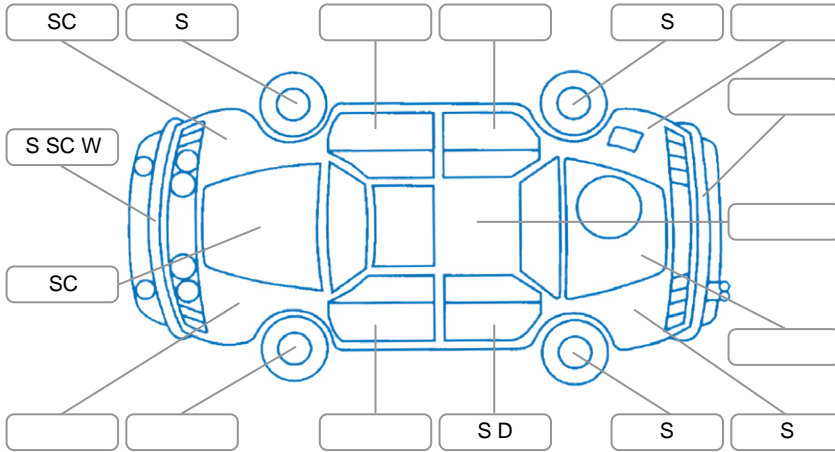

Report ID:	28,068,781	Version:	3
Created:	02 Apr 2026		

Make:	BMW	Model:	116i
Body Style:	Hatchback	Year:	2012
Rego No.:	NSJ68	Rego Expiry:	20 Jun 2026
WoF Expiry:	15 Apr 2027	Odometer:	89,195 Kms
Good No.:	28068781	VIN:	WBA1A12060J203633
Next Service:	99,000kms	Service History:	No

Key
 S = Scratch R = Rust C = Crack * = Decals W = Significant scuffs
 D = Dent PT = Paint defect P = Pin dent SC = Stone Chips

Note: some defects and blemishes may not be displayed in the diagram

Body Inspection Comments