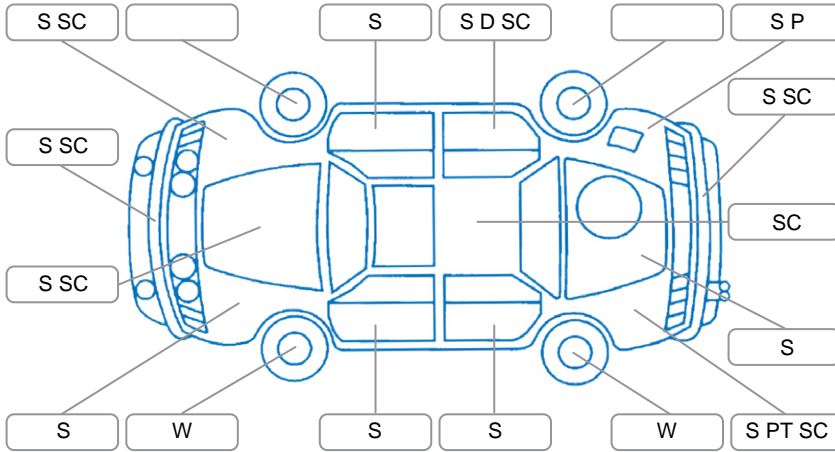

Report ID:	28,068,734	Version:	1
Created:	30 Mar 2026		

Make:	Mazda	Model:	Atenza
Body Style:	Wagon	Year:	2009
Rego No.:	LQY764	Rego Expiry:	20 Dec 2026
WoF Expiry:	22 Dec 2026	Odometer:	98,204 Kms
Good No.:	28068734	VIN:	7AT0C139X18103278
Next Service:	107441	Service History:	No

**Key**

S = Scratch    R = Rust    C = Crack    \* = Decals    W = Significant scuffs  
 D = Dent    PT = Paint defect    P = Pin dent    SC = Stone Chips

Note: some defects and blemishes may not be displayed in the diagram

**Body Inspection Comments**

Minor stonechips on windscreen

Conditions During Body Inspection

Dry

**Under Carriage and Under Bonnet Inspection Comments**

Front wheel drive  
 Underbody cover damaged

**Interior Comments**

Seats:	Good
Carpets:	Good
Panels:	Good
Dashboard:	sticky dash-Average

**General Comments**

Speedo screen damaged

Road Conditions During Test Drive    Dry

Engine Timing Mechanism    Timing Chain

Evidence of Cam Belt Replacement     Yes     No    Kms