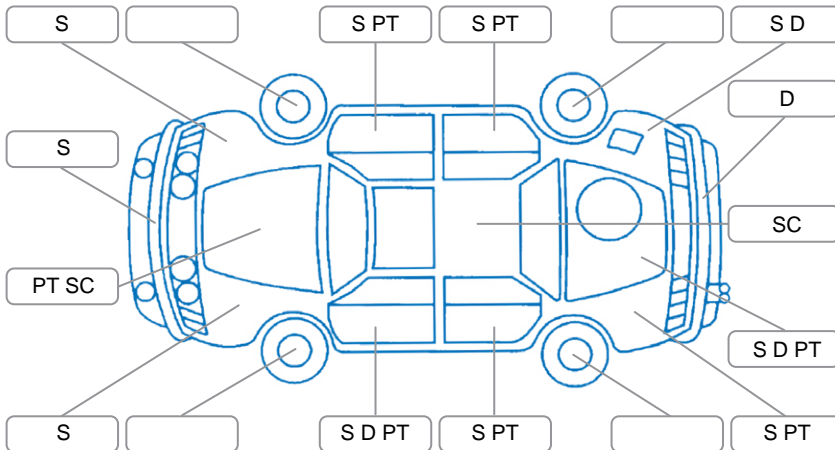

Report ID:	28,068,694	Version:	1
Created:	27 Mar 2026		

Make:	Toyota	Model:	Hilux
Body Style:	Utility	Year:	2007
Rego No.:	NMB56	Rego Expiry:	19 May 2026
WoF Expiry:	13 Jun 2026	Odometer:	281,871 Kms
Good No.:	28068694	VIN:	MR0FZ29G601541240
Next Service:	300,000	Service History:	No

Key
 S = Scratch R = Rust C = Crack * = Decals W = Significant scuffs
 D = Dent PT = Paint defect P = Pin dent SC = Stone Chips

Note: some defects and blemishes may not be displayed in the diagram

Body Inspection Comments

Aftermarket nudge bar,snorkel,roof racks,minor stone chips on windscreen one possibly needs repairing,

Conditions During Body Inspection Wet

Under Carriage and Under Bonnet Inspection Comments

RHF outer CVboot half missing Leaking grease,lh inner cv boot split,lhr axle seal leaking causing lhr wheel to lock up when braking,alot of surface rust on underbody,