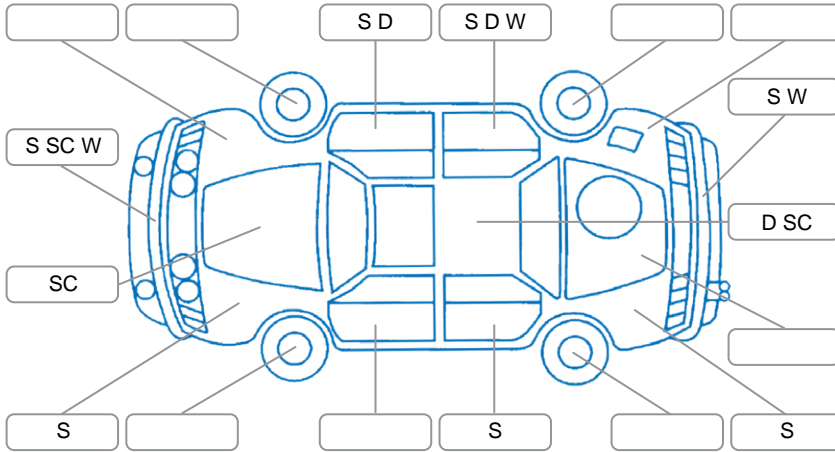

Report ID:	28,068,656	Version:	2
Created:	11 Apr 2026		

Make:	Suzuki	Model:	Swift
Body Style:	Hatchback	Year:	2011
Rego No.:	NFG364	Rego Expiry:	27 Jul 2026
WoF Expiry:	24 Oct 2026	Odometer:	144,713 Kms
Good No.:	28068656	VIN:	JSAFZC82S00106859
Next Service:	154,724 Kms	Service History:	No

Key

S = Scratch R = Rust C = Crack * = Decals W = Significant scuffs
 D = Dent PT = Paint defect P = Pin dent SC = Stone Chips

Note: some defects and blemishes may not be displayed in the diagram

Body Inspection Comments

Windscreen stone chip

Conditions During Body Inspection

Under Carriage and Under Bonnet Inspection Comments

Car is FWD

Interior Comments

Seats:	Good
Carpets:	Good
Panels:	Good
Dashboard:	Good

General Comments