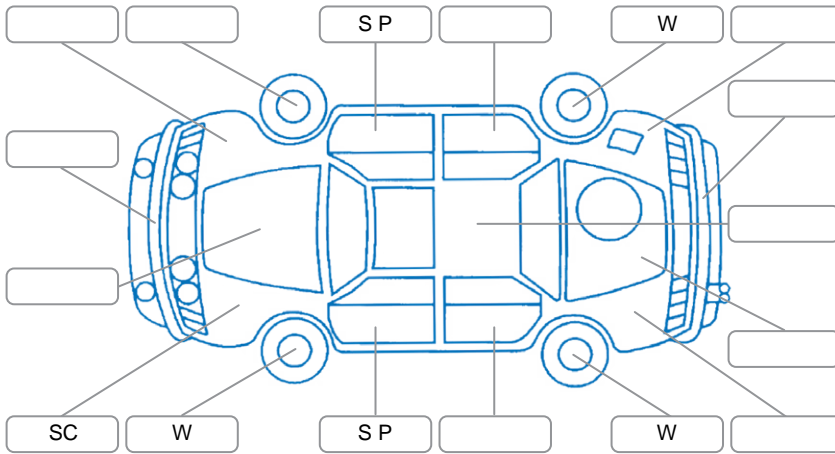

Report ID:	28,068,618	Version:	1
Created:	02 Apr 2026		

Make:	Suzuki	Model:	Swift
Body Style:	Hatchback	Year:	2018
Rego No.:	LFG684	Rego Expiry:	20 Sep 2026
WoF Expiry:	27 Feb 2027	Odometer:	63,089 Kms
Good No.:	28068618	VIN:	JSAAZC33S00100284
Next Service:	73,000 kms	Service History:	Yes

Key

S = Scratch R = Rust C = Crack * = Decals W = Significant scuffs
 D = Dent PT = Paint defect P = Pin dent SC = Stone Chips

Note: some defects and blemishes may not be displayed in the diagram

Body Inspection Comments

Conditions During Body Inspection: Dry

Under Carriage and Under Bonnet Inspection Comments

Front wheel drive.
 Freshly serviced.

Interior Comments

Seats:	Average
Carpets:	Average
Panels:	Average
Dashboard:	Average