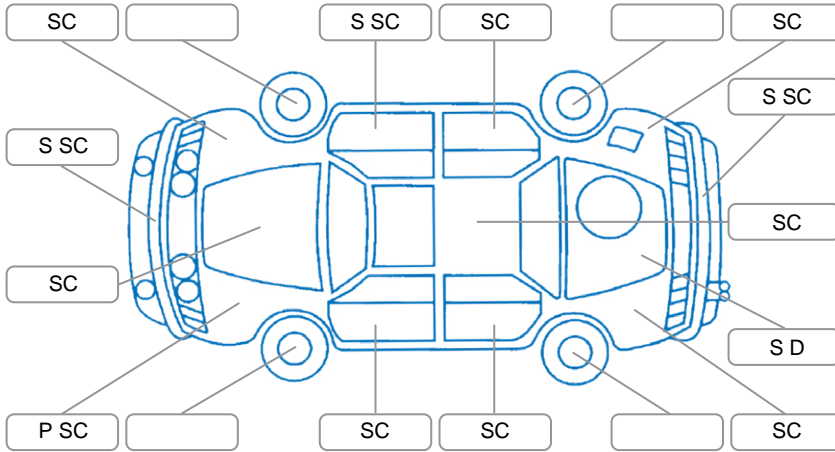

Report ID:	28,068,562	Version:	1
Created:	07 Apr 2026		

Make:	Nissan	Model:	Bluebird
Body Style:	Sedan	Year:	2005
Rego No.:	HPS185	Rego Expiry:	17 May 2026
WoF Expiry:	21 Apr 2027	Odometer:	198,328 Kms
Good No.:	28068562	VIN:	7AT0DH1EX14135785
Next Service:	208330	Service History:	No

Key

S = Scratch R = Rust C = Crack * = Decals W = Significant scuffs
 D = Dent PT = Paint defect P = Pin dent SC = Stone Chips

Note: some defects and blemishes may not be displayed in the diagram

Body Inspection Comments

Minor stonechips on windscreen

Conditions During Body Inspection

Dry

Under Carriage and Under Bonnet Inspection Comments

Front wheel drive

Interior Comments

Seats:	Good
Carpets:	Good
Panels:	Good
Dashboard:	Good