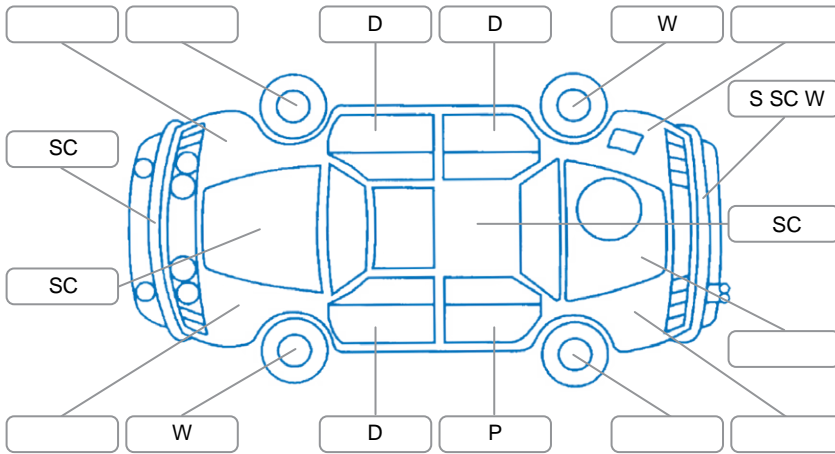

Report ID:	28,068,429	Version:	1
Created:	25 Mar 2026		

Make:	Subaru	Model:	XV
Body Style:	SUV	Year:	2013
Rego No.:	HEZ299	Rego Expiry:	29 Mar 2026
WoF Expiry:	26 Feb 2027	Odometer:	229,806 Kms
Good No.:	28068429	VIN:	JF1GP7KC5EG044466
Next Service:	239,000 Kms	Service History:	Yes

**Key**  
 S = Scratch    R = Rust    C = Crack    \* = Decals    W = Significant scuffs  
 D = Dent    PT = Paint defect    P = Pin dent    SC = Stone Chips

Note: some defects and blemishes may not be displayed in the diagram