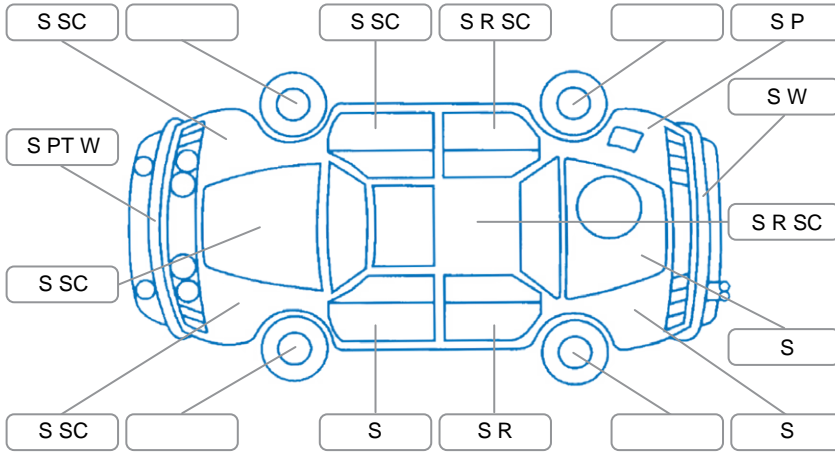

Report ID:	28,068,377	Version:	1
Created:	08 Apr 2026		

Make:	Skoda	Model:	Octavia
Body Style:	Wagon	Year:	2009
Rego No.:	MZM698	Rego Expiry:	27 Apr 2026
WoF Expiry:	31 Dec 2026	Odometer:	114,872 Kms
Good No.:	28068377	VIN:	TMBGE61Z292015732
Next Service:	120000	Service History:	Yes

Key

S = Scratch R = Rust C = Crack * = Decals W = Significant scuffs
 D = Dent PT = Paint defect P = Pin dent SC = Stone Chips

Note: some defects and blemishes may not be displayed in the diagram

Body Inspection Comments

Conditions During Body Inspection

Dry

Under Carriage and Under Bonnet Inspection Comments

Interior Comments

Seats:	Average
Carpets:	Average
Panels:	Average
Dashboard:	Average

General Comments

Road Conditions During Test Drive	Dry
Engine Timing Mechanism	Cambelt
Evidence of Cam Belt Replacement	<input type="checkbox"/> Yes <input checked="" type="checkbox"/> No Kms