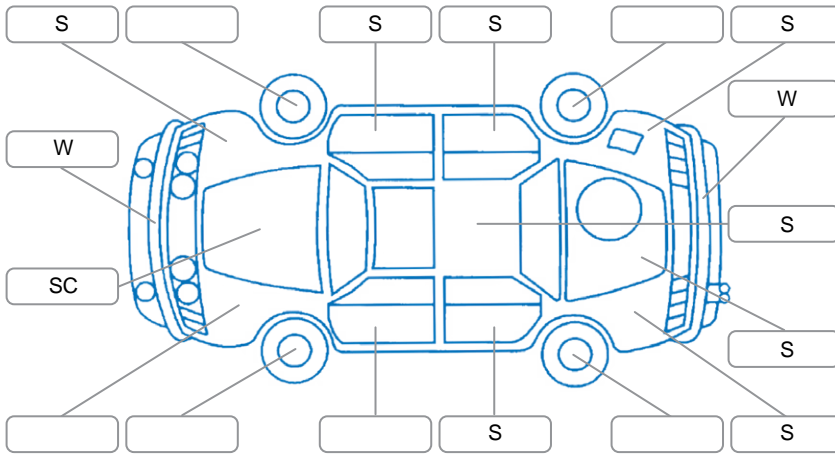

Report ID:	28,068,377	Version:	3
Created:	05 May 2026		

Make:	Skoda	Model:	Octavia
Body Style:	Wagon	Year:	2009
Rego No.:	MZM698	Rego Expiry:	27 Apr 2026
WoF Expiry:	31 Dec 2026	Odometer:	114,872 Kms
Good No.:	28068377	VIN:	TMBGE61Z292015732
Next Service:	120000	Service History:	Yes

Key
 S = Scratch R = Rust C = Crack * = Decals W = Significant scuffs
 D = Dent PT = Paint defect P = Pin dent SC = Stone Chips

Note: some defects and blemishes may not be displayed in the diagram

Body Inspection Comments