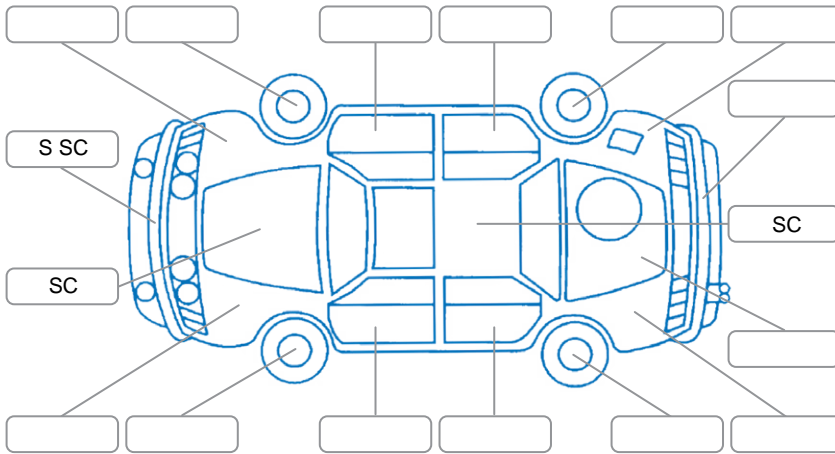

Report ID:	28,068,354	Version:	1
Created:	31 Mar 2026		

Make:	Holden	Model:	Colorado
Body Style:	Utility	Year:	2019
Rego No.:	LYZ541	Rego Expiry:	10 Feb 2026
WoF Expiry:	03 Feb 2027	Odometer:	213,426 Kms
Good No.:	28068354	VIN:	MMU148EK0KH629523
Next Service:	223000	Service History:	Yes

**Key**  
 S = Scratch    R = Rust    C = Crack    \* = Decals    W = Significant scuffs  
 D = Dent    PT = Paint defect    P = Pin dent    SC = Stone Chips

Note: some defects and blemishes may not be displayed in the diagram