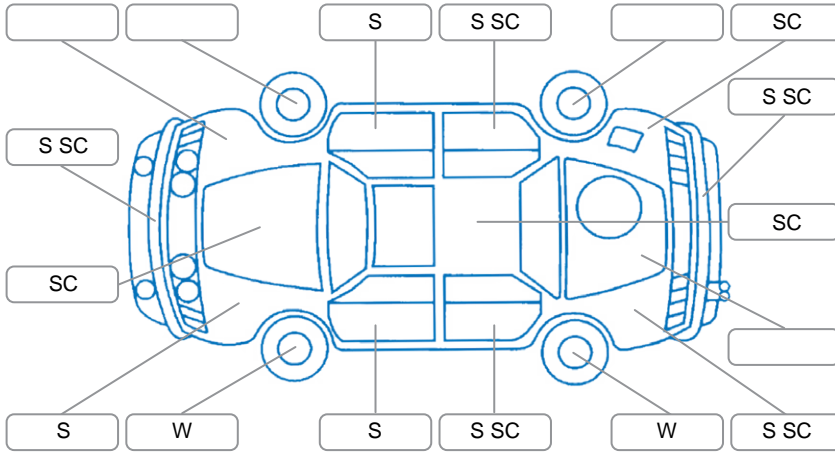

Report ID:	28,068,331	Version:	1
Created:	01 Apr 2026		

Make:	Mercedes-Benz	Model:	CLA
Body Style:	Sports Car	Year:	2015
Rego No.:	JDP609	Rego Expiry:	11 Jan 2027
WoF Expiry:	15 Apr 2027	Odometer:	149,308 Kms
Good No.:	28068331	VIN:	WDD1173432N201714
Next Service:	159307	Service History:	No

### Key

S = Scratch    R = Rust    C = Crack    \* = Decals    W = Significant scuffs  
 D = Dent    PT = Paint defect    P = Pin dent    SC = Stone Chips

Note: some defects and blemishes may not be displayed in the diagram