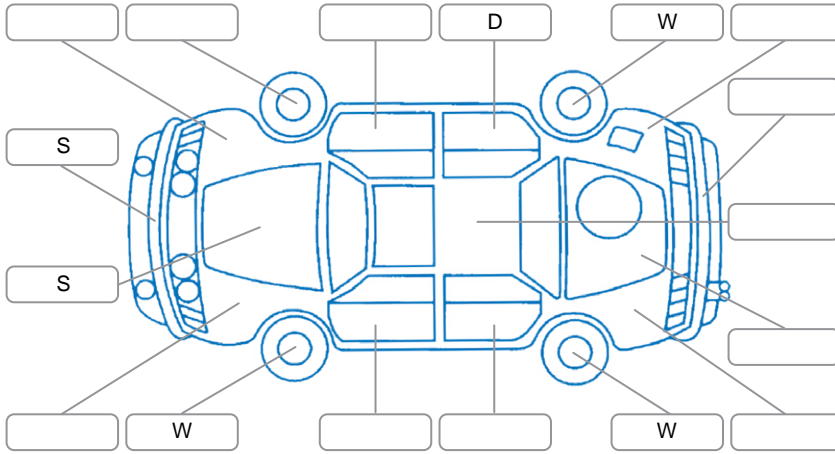

Report ID:	28,068,320	Version:	2
Created:	22 Apr 2026		

Make:	Mercedes-Benz	Model:	C200
Body Style:	Sedan	Year:	2015
Rego No.:	PTD647	Rego Expiry:	02 Sep 2026
WoF Expiry:	08 Apr 2027	Odometer:	111,126 Kms
Good No.:	28068320	VIN:	WDD2050422R102149
Next Service:	121000 kms	Service History:	No

Key
 S = Scratch R = Rust C = Crack * = Decals W = Significant scuffs
 D = Dent PT = Paint defect P = Pin dent SC = Stone Chips

Note: some defects and blemishes may not be displayed in the diagram

Body Inspection Comments

Conditions During Body Inspection: Dry

Under Carriage and Under Bonnet Inspection Comments

Interior Comments

Seats:	Average
Carpets:	Good
Panels:	Good
Dashboard:	Good

General Comments

Road Conditions During Test Drive	Dry	
Engine Timing Mechanism	Timing Chain	
Evidence of Cam Belt Replacement	<input type="checkbox"/> Yes <input type="checkbox"/> No	Kms
Inspected by:	Eleoit Kumar	
Published by:	Sam Huang	
Inspection Date:	24 Mar 2026	