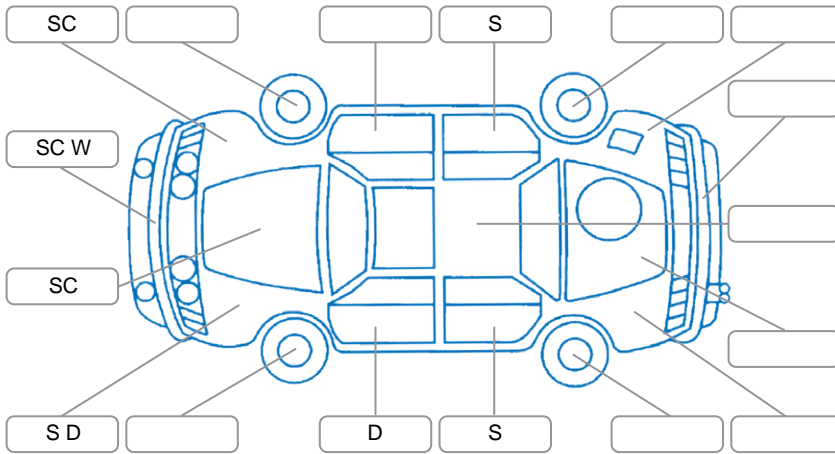

Report ID:	28,068,246	Version:	1
Created:	04 Apr 2026		

Make:	Mitsubishi	Model:	Eclipse Cross
Body Style:	SUV	Year:	2018
Rego No.:	NWR499	Rego Expiry:	24 Jul 2026
WoF Expiry:	14 Apr 2027	Odometer:	155,124 Kms
Good No.:	28068246	VIN:	JMFXTGK1WJZ006639
Next Service:	165000	Service History:	Yes

Key

S = Scratch R = Rust C = Crack * = Decals W = Significant scuffs
 D = Dent PT = Paint defect P = Pin dent SC = Stone Chips

Note: some defects and blemishes may not be displayed in the diagram

Body Inspection Comments

Conditions During Body Inspection: Dry

Under Carriage and Under Bonnet Inspection Comments

Interior Comments

Seats:	Good
Carpets:	drivers worn
Panels:	Good
Dashboard:	Good

General Comments

Road Conditions During Test Drive	Dry	
Engine Timing Mechanism	Timing Chain	
Evidence of Cam Belt Replacement	<input type="checkbox"/> Yes <input type="checkbox"/> No	Kms
Inspected by:	Greg Morgan	
Published by:	Michael Little	
Inspection Date:	23 Mar 2026	