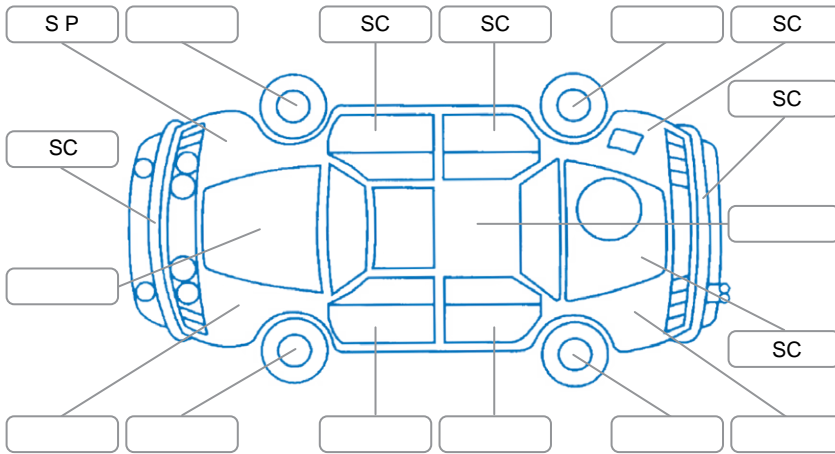

Report ID:	28,068,192	Version:	2
Created:	07 Apr 2026		

Make:	Nissan	Model:	Serena
Body Style:	Wagon	Year:	2016
Rego No.:	RGR489	Rego Expiry:	13 Jan 2027
WoF Expiry:	13 Apr 2027	Odometer:	128,523 Kms
Good No.:	28068192	VIN:	7AT0DH3FX25288246
Next Service:	138, 525 Kms	Service History:	No

Key
 S = Scratch R = Rust C = Crack * = Decals W = Significant scuffs
 D = Dent PT = Paint defect P = Pin dent SC = Stone Chips

Note: some defects and blemishes may not be displayed in the diagram

Body Inspection Comments

Conditions During Body Inspection: Dry

Under Carriage and Under Bonnet Inspection Comments

Interior Comments

Seats:	Good
Carpets:	Good
Panels:	Good
Dashboard:	Good

General Comments

Road Conditions During Test Drive	Dry	
Engine Timing Mechanism	Timing Chain	
Evidence of Cam Belt Replacement	<input type="checkbox"/> Yes <input type="checkbox"/> No	Kms
Inspected by:	Caleb Spicer Lee	
Published by:	Shanna Bullion	
Inspection Date:	24 Mar 2026	