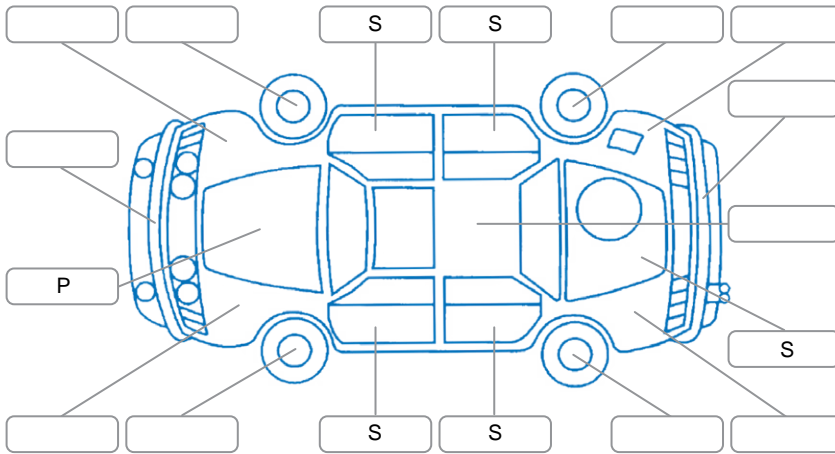

Report ID:	28,068,171	Version:	1
Created:	27 Mar 2026		

Make:	Mitsubishi	Model:	Triton
Body Style:	Utility	Year:	2005
Rego No.:	DBF517	Rego Expiry:	06 Jan 2027
WoF Expiry:	09 Apr 2027	Odometer:	267,689 Kms
Good No.:	28068171	VIN:	MMBJNK7605D029448
Next Service:	278000	Service History:	No

Key
 S = Scratch R = Rust C = Crack * = Decals W = Significant scuffs
 D = Dent PT = Paint defect P = Pin dent SC = Stone Chips

Note: some defects and blemishes may not be displayed in the diagram

Body Inspection Comments