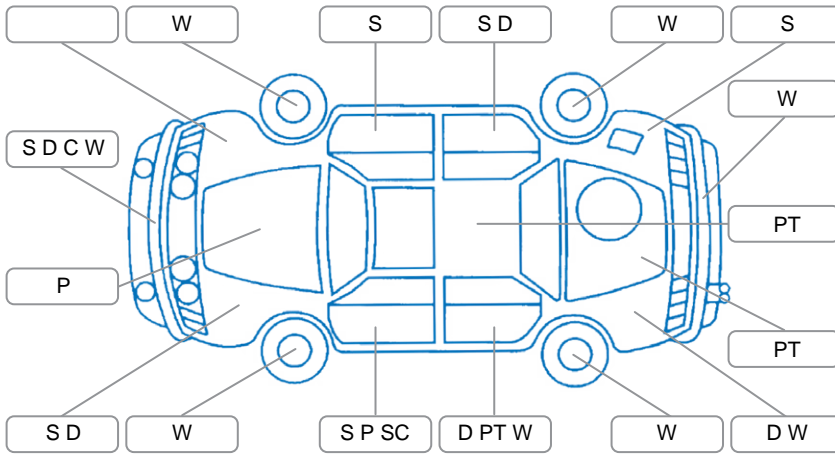

Report ID:	28,068,137	Version:	1
Created:	09 Apr 2026		

Make:	Toyota	Model:	Blade
Body Style:	Wagon	Year:	2007
Rego No.:	KCB983	Rego Expiry:	02 Sep 2026
WoF Expiry:	20 Aug 2026	Odometer:	180,482 Kms
Good No.:	28068137	VIN:	7AT0H656X16001487
Next Service:	188,000 km	Service History:	No

Key
 S = Scratch R = Rust C = Crack * = Decals W = Significant scuffs
 D = Dent PT = Paint defect P = Pin dent SC = Stone Chips

Note: some defects and blemishes may not be displayed in the diagram

Body Inspection Comments

Windscreen edges delaminating.
 Windscreen chip outside cva.
 L/H front & rear impact damaged.

Conditions During Body Inspection Dry

Under Carriage and Under Bonnet Inspection Comments

Oil leak underside.
 Front struts leaking.
 Battery insecure.
 Coolant reservoir below minimum.