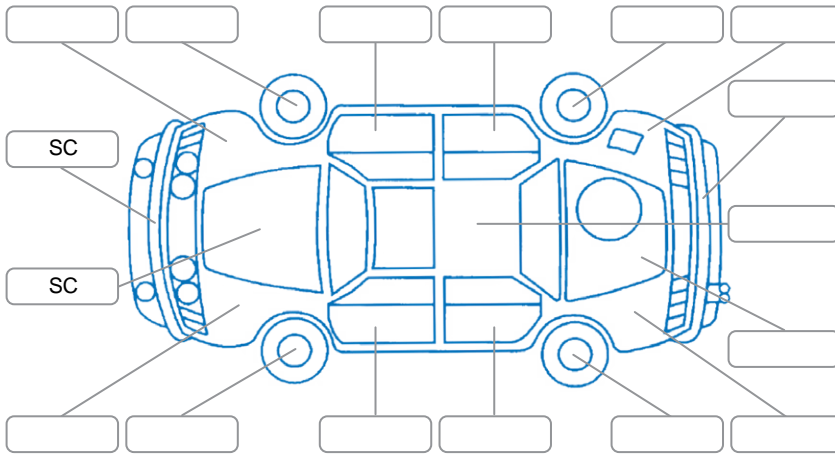

Report ID:	28,068,100	Version:	1
Created:	27 Mar 2026		

Make:	Ford	Model:	Ranger
Body Style:	Utility	Year:	2023
Rego No.:	QGP382	Rego Expiry:	03 May 2026
WoF Expiry:	09 Apr 2027	Odometer:	31,006 Kms
Good No.:	28068100	VIN:	MPBCMFF70PX507021
Next Service:	45000	Service History:	Yes

**Key**  
 S = Scratch    R = Rust    C = Crack    \* = Decals    W = Significant scuffs  
 D = Dent    PT = Paint defect    P = Pin dent    SC = Stone Chips

Note: some defects and blemishes may not be displayed in the diagram