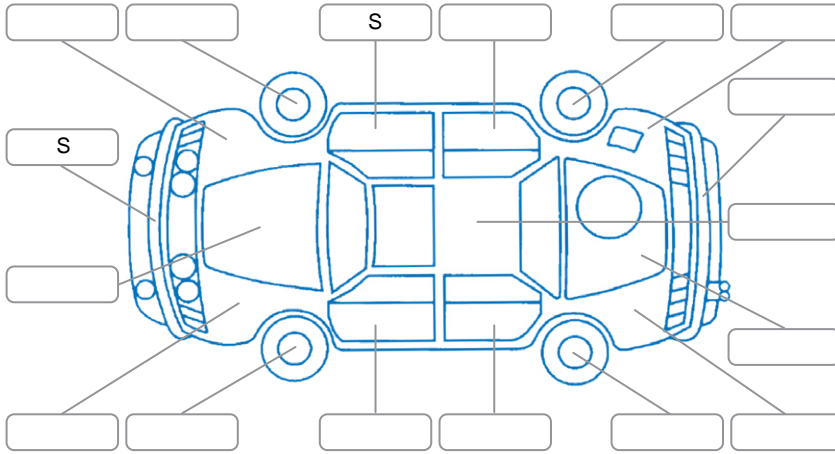

Report ID:	28,068,074	Version:	1
Created:	08 Apr 2026		

Make:	Ford	Model:	Ecosport
Body Style:	SUV	Year:	2020
Rego No.:	MSG625	Rego Expiry:	20 Apr 2026
WoF Expiry:	26 Mar 2027	Odometer:	94,380 Kms
Good No.:	28068074	VIN:	MAJBXXMRKBKM57523
Next Service:	105000	Service History:	No

Key

S = Scratch R = Rust C = Crack * = Decals W = Significant scuffs
 D = Dent PT = Paint defect P = Pin dent SC = Stone Chips

Note: some defects and blemishes may not be displayed in the diagram

Body Inspection Comments