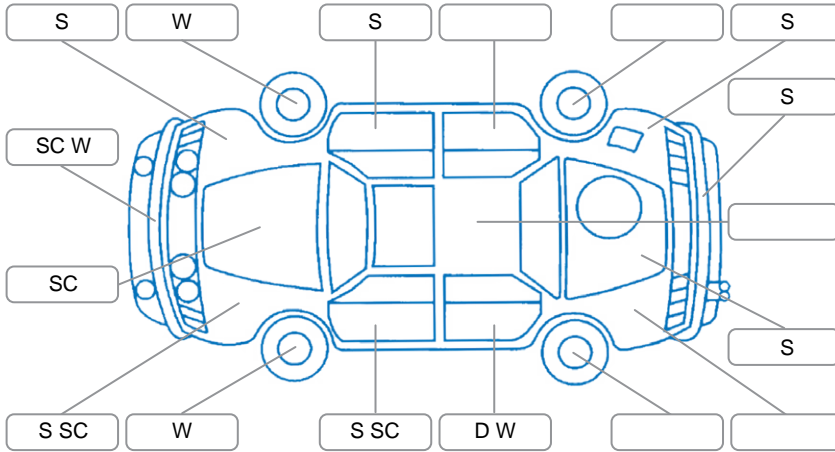

Report ID:	28,067,991	Version:	2
Created:	24 Mar 2026		

Make:	Ford	Model:	Escape
Body Style:	SUV	Year:	2017
Rego No.:	KFZ358	Rego Expiry:	23 Jul 2026
WoF Expiry:	17 Mar 2027	Odometer:	113,490 Kms
Good No.:	28067991	VIN:	WF0AXXWPMAGY05748
Next Service:	122209	Service History:	No

Key

S = Scratch R = Rust C = Crack * = Decals W = Significant scuffs
 D = Dent PT = Paint defect P = Pin dent SC = Stone Chips

Note: some defects and blemishes may not be displayed in the diagram

Body Inspection Comments

Conditions During Body Inspection

Dry

Under Carriage and Under Bonnet Inspection Comments

Interior Comments

Seats:	Average
Carpets:	Average
Panels:	Good
Dashboard:	Good

General Comments

Road Conditions During Test Drive	Dry
Engine Timing Mechanism	Unknown
Evidence of Cam Belt Replacement	<input type="checkbox"/> Yes <input type="checkbox"/> No Kms