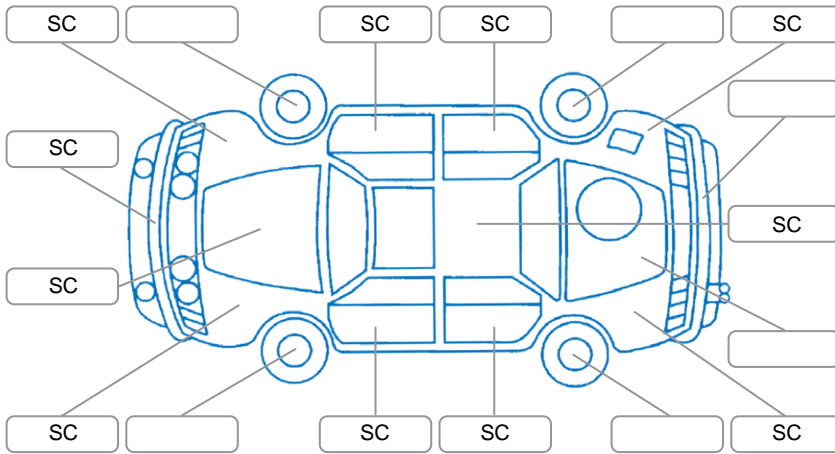

Report ID:	28,067,970	Version:	4
Created:	09 Apr 2026		

Make:	Ford	Model:	Ranger
Body Style:	Utility	Year:	2022
Rego No.:	NZB994	Rego Expiry:	28 Jun 2026
WoF Expiry:	09 Apr 2027	Odometer:	62,276 Kms
Good No.:	28067970	VIN:	MPBUMFF60NX386071
Next Service:	74,000 kms	Service History:	Yes

Key
 S = Scratch R = Rust C = Crack * = Decals W = Significant scuffs
 D = Dent PT = Paint defect P = Pin dent SC = Stone Chips

Note: some defects and blemishes may not be displayed in the diagram

Body Inspection Comments

Conditions During Body Inspection: Dry

Under Carriage and Under Bonnet Inspection Comments

Interior Comments

Seats:	Good
Carpets:	Good
Panels:	Good
Dashboard:	Good

General Comments

Road Conditions During Test Drive	Dry		
Engine Timing Mechanism	Timing Chain		
Evidence of Cam Belt Replacement	<input type="checkbox"/> Yes	<input type="checkbox"/> No	Kms
Inspected by:	Dean Sinclair		
Published by:	Blair Robertson		
Inspection Date:	23 Mar 2026		