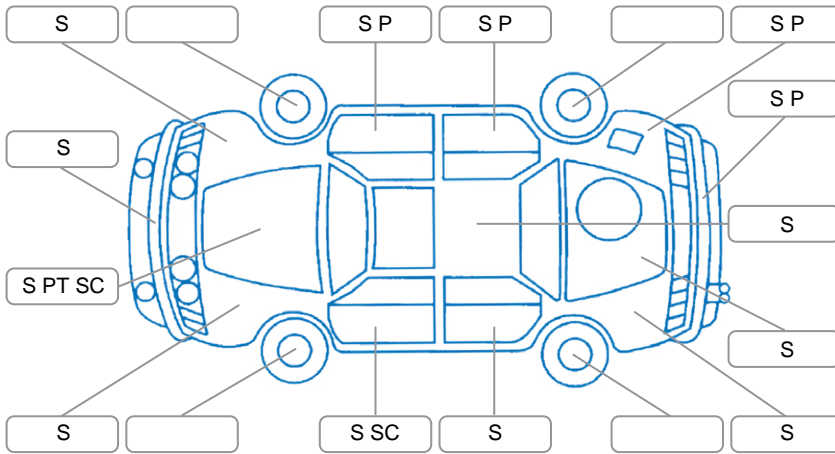

Report ID:	28,067,943	Version:	1
Created:	31 Mar 2026		

Make:	Nissan	Model:	Tiida
Body Style:	Hatchback	Year:	2009
Rego No.:	MDP149	Rego Expiry:	05 Nov 2026
WoF Expiry:	13 Apr 2027	Odometer:	84,934 Kms
Good No.:	28067943	VIN:	7AT0DH78X19301226
Next Service:	95,000	Service History:	No

Key
 S = Scratch R = Rust C = Crack * = Decals W = Significant scuffs
 D = Dent PT = Paint defect P = Pin dent SC = Stone Chips

Note: some defects and blemishes may not be displayed in the diagram

Body Inspection Comments

Conditions During Body Inspection: Dry

Under Carriage and Under Bonnet Inspection Comments

Interior Comments

Seats:	Good
Carpets:	Average
Panels:	Good
Dashboard:	Good

General Comments

Road Conditions During Test Drive	Dry	
Engine Timing Mechanism	Timing Chain	
Evidence of Cam Belt Replacement	<input type="checkbox"/> Yes <input type="checkbox"/> No	Kms
Inspected by:	Samuel Weir	
Published by:	James Scott	
Inspection Date:	24 Mar 2026	