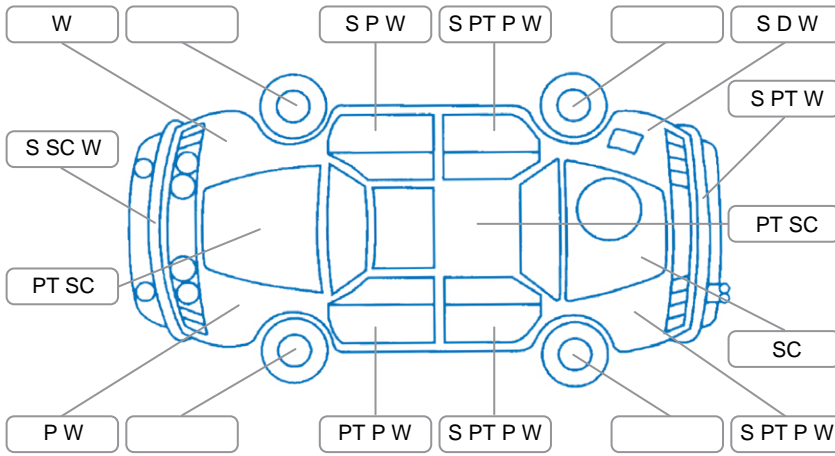

Report ID:	28,067,887	Version:	1
Created:	25 Mar 2026		

Make:	Toyota	Model:	Highlander
Body Style:	SUV	Year:	2010
Rego No.:	FJE536	Rego Expiry:	23 Jun 2026
WoF Expiry:	09 Oct 2026	Odometer:	288,881 Kms
Good No.:	28067887	VIN:	JTEES41A202160279
Next Service:	30/09/2026	Service History:	No

Key
 S = Scratch R = Rust C = Crack * = Decals W = Significant scuffs
 D = Dent PT = Paint defect P = Pin dent SC = Stone Chips

Note: some defects and blemishes may not be displayed in the diagram

Body Inspection Comments

In fair condition

Conditions During Body Inspection

Dry

Under Carriage and Under Bonnet Inspection Comments

Driver side front gaiter is torn
 Both rear gaiters are torn
 Driver side front lower control arm ball joint showing signs of being split
 Has a minor oil leak