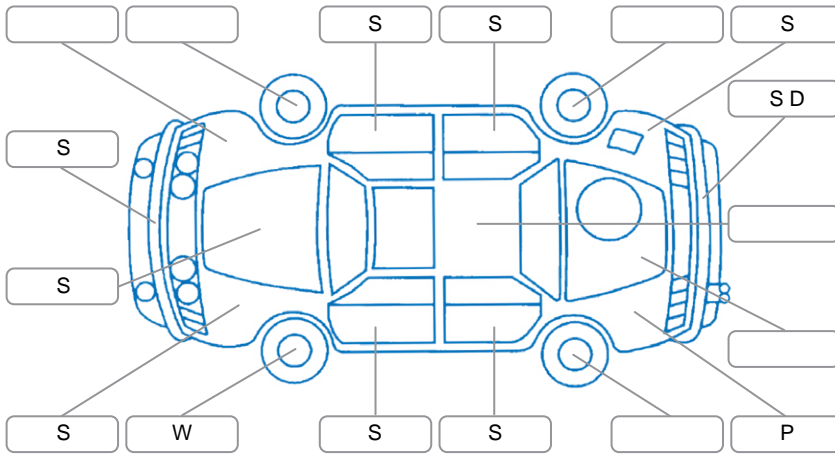

Report ID:	28,067,728	Version:	1
Created:	09 Apr 2026		

Make:	Honda	Model:	Elyson
Body Style:	Wagon	Year:	2007
Rego No.:	MKR353	Rego Expiry:	22 Mar 2026
WoF Expiry:	16 Dec 2026	Odometer:	94,173 Kms
Good No.:	28067728	VIN:	7AT08GPX19000366
Next Service:	Over due	Service History:	No

Key
 S = Scratch R = Rust C = Crack * = Decals W = Significant scuffs
 D = Dent PT = Paint defect P = Pin dent SC = Stone Chips

Note: some defects and blemishes may not be displayed in the diagram

Body Inspection Comments

Conditions During Body Inspection: Dry

Under Carriage and Under Bonnet Inspection Comments

Fwd
 Engine oil leak
 Transmission oil seepage

Interior Comments

Seats:	Good
Carpets:	Good
Panels:	Good
Dashboard:	Good