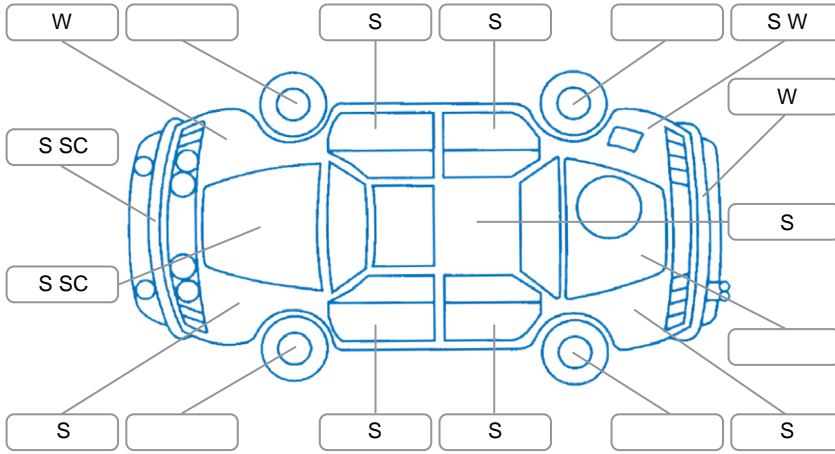

Report ID:	28,067,700	Version:	1
Created:	26 Mar 2026		

Make:	Subaru	Model:	XV
Body Style:	Hatchback	Year:	2013
Rego No.:	QTY483	Rego Expiry:	06 Sep 2026
WoF Expiry:	07 Apr 2027	Odometer:	82,099 Kms
Good No.:	28067700	VIN:	7AT0GF1XX24009770
Next Service:	92,000	Service History:	Yes

Key
 S = Scratch R = Rust C = Crack * = Decals W = Significant scuffs
 D = Dent PT = Paint defect P = Pin dent SC = Stone Chips

Note: some defects and blemishes may not be displayed in the diagram

Body Inspection Comments