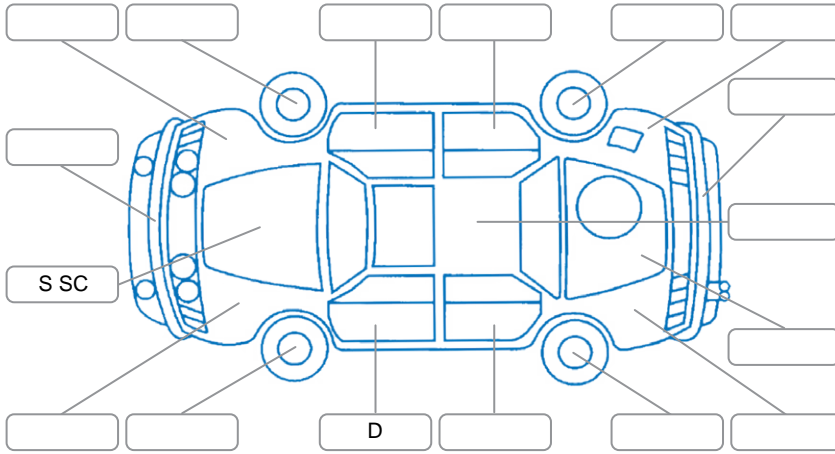

Report ID:	28,067,684	Version:	3
Created:	22 Apr 2026		

Make:	Toyota	Model:	Landcruiser
Body Style:	Wagon	Year:	2004
Rego No.:	KYD188	Rego Expiry:	20 May 2026
WoF Expiry:	05 May 2027	Odometer:	211,834 Kms
Good No.:	28067684	VIN:	JTEHT09JX05507508
Next Service:	222,000	Service History:	Yes

Key

S = Scratch R = Rust C = Crack * = Decals W = Significant scuffs
 D = Dent PT = Paint defect P = Pin dent SC = Stone Chips

Note: some defects and blemishes may not be displayed in the diagram

Body Inspection Comments