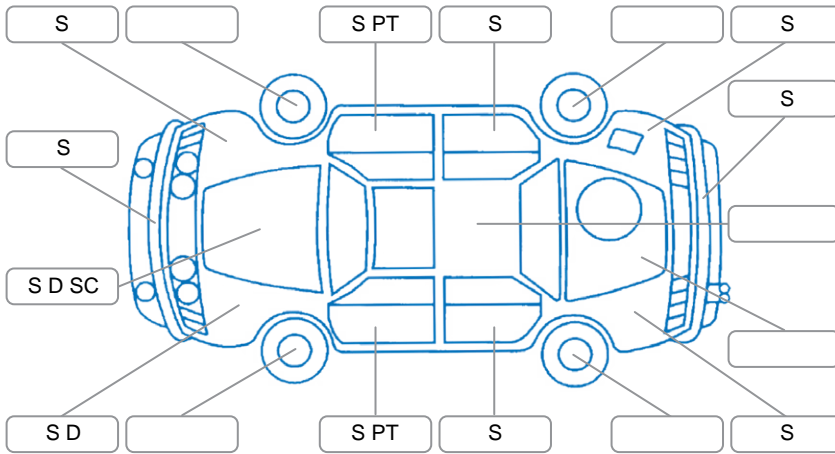

Key
 S = Scratch R = Rust C = Crack * = Decals W = Significant scuffs
 D = Dent PT = Paint defect P = Pin dent SC = Stone Chips

Note: some defects and blemishes may not be displayed in the diagram

Body Inspection Comments

Conditions During Body Inspection: Dry

Under Carriage and Under Bonnet Inspection Comments

Coolant level needs topping up.
 Signs of oil leaks which will need further diagnosis.
 Sunroof cover is not attached to the rail.