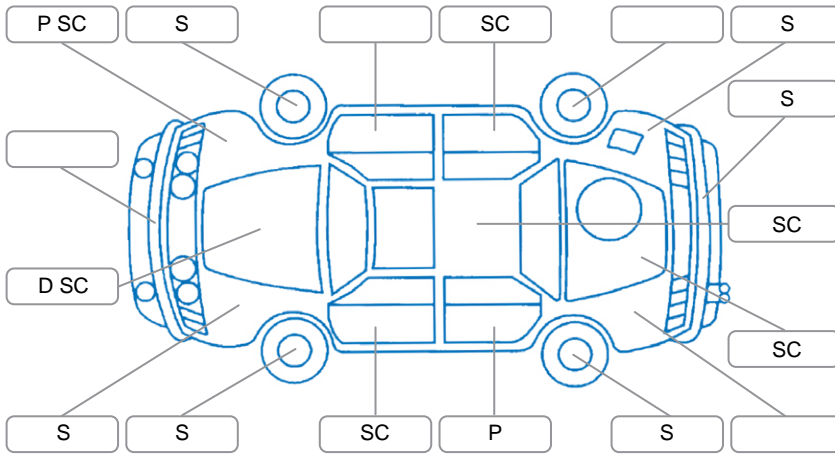

Report ID:	28,067,553	Version:	2
Created:	01 Apr 2026		

Make:	BMW	Model:	3 Series
Body Style:	Sedan	Year:	2006
Rego No.:	GUF346	Rego Expiry:	03 Jul 2026
WoF Expiry:	28 Jan 2027	Odometer:	79,765 Kms
Good No.:	28067553	VIN:	WBAVB56000ND25867
Next Service:	89, 769 Kms	Service History:	No

Key
 S = Scratch R = Rust C = Crack * = Decals W = Significant scuffs
 D = Dent PT = Paint defect P = Pin dent SC = Stone Chips

Note: some defects and blemishes may not be displayed in the diagram

Body Inspection Comments

Tyre repair bottle instead of spare wheel.

Conditions During Body Inspection Dry

Under Carriage and Under Bonnet Inspection Comments

Interior Comments

Seats:	Good
Carpets:	Good
Panels:	Good
Dashboard:	Good