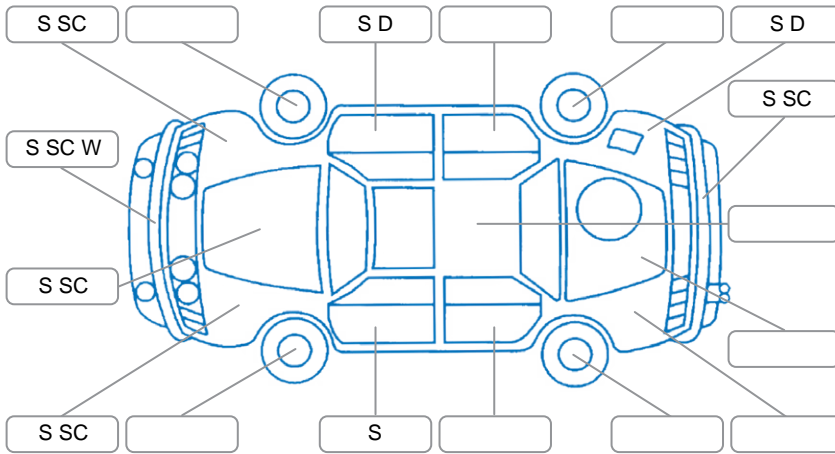

Report ID:	28,067,511	Version:	1
Created:	28 Mar 2026		

Make:	Nissan	Model:	Juke
Body Style:	Hatchback	Year:	2015
Rego No.:	NTN590	Rego Expiry:	03 Apr 2026
WoF Expiry:	01 Oct 2026	Odometer:	83,376 Kms
Good No.:	28067511	VIN:	7AT0DH8HX21501437
Next Service:	88,000	Service History:	Yes

Key
 S = Scratch R = Rust C = Crack * = Decals W = Significant scuffs
 D = Dent PT = Paint defect P = Pin dent SC = Stone Chips

Note: some defects and blemishes may not be displayed in the diagram

Body Inspection Comments