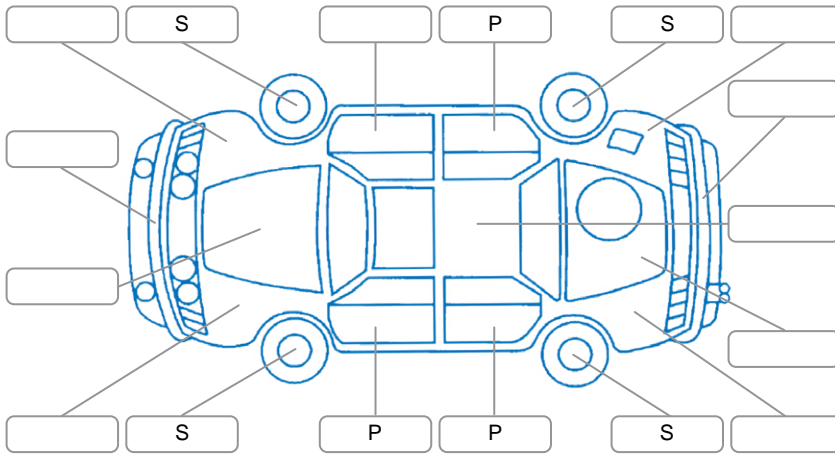

Key
 S = Scratch R = Rust C = Crack * = Decals W = Significant scuffs
 D = Dent PT = Paint defect P = Pin dent SC = Stone Chips

Note: some defects and blemishes may not be displayed in the diagram

Body Inspection Comments

Conditions During Body Inspection: Dry

Under Carriage and Under Bonnet Inspection Comments

Interior Comments

Seats:	Good
Carpets:	Good
Panels:	Good
Dashboard:	Good

General Comments

Road Conditions During Test Drive	Dry
Engine Timing Mechanism	Cambelt
Evidence of Cam Belt Replacement	<input checked="" type="checkbox"/> Yes <input type="checkbox"/> No 118,670 Kms
Inspected by:	LukaAjitvan Woerden
Published by:	Harry Dodds
Inspection Date:	21 Mar 2026