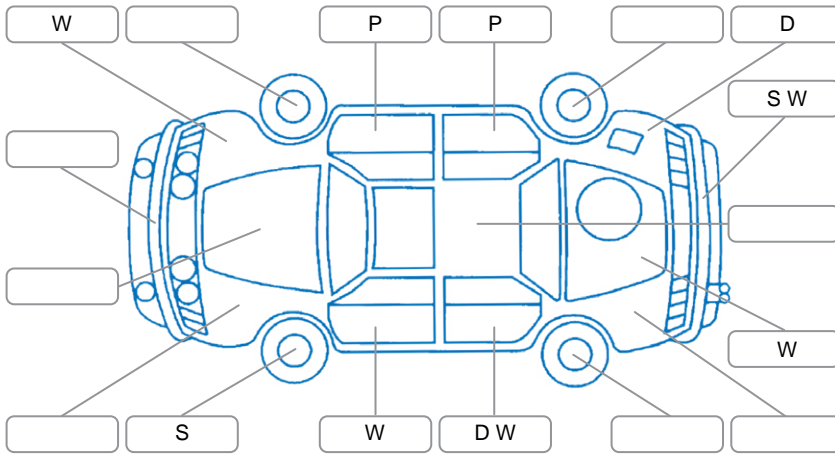

Report ID:	28,067,388	Version:	3
Created:	20 Apr 2026		

Make:	Subaru	Model:	Legacy
Body Style:	Wagon	Year:	2009
Rego No.:	LSM298	Rego Expiry:	22 Apr 2026
WoF Expiry:	16 Jul 2026	Odometer:	152,602 Kms
Good No.:	28067388	VIN:	7AT0GF0BX18008870
Next Service:	166000km	Service History:	No

**Key**  
 S = Scratch    R = Rust    C = Crack    \* = Decals    W = Significant scuffs  
 D = Dent    PT = Paint defect    P = Pin dent    SC = Stone Chips

Note: some defects and blemishes may not be displayed in the diagram